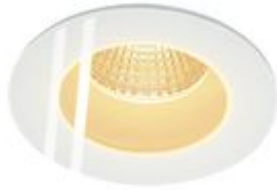

PATTA-F recessed ceiling light

round, matt white, 9W, 38°, 3000K, incl. driver

Article number	114441
Feed-in capability	No
Number of light sources	1
Lamp included	Yes
Installation diameter	7 cm
Installation depth	7 cm
Height	6.2 cm
Diameter	8.3 cm
Net weight	0.322 kg
Gross weight	0.387 kg
Voltage	230 Volts
Max. wattage	12 Watt
Protection class	II
Beam angle	38 Degree
Average lifespan	40000 Hours
Colour temperature	3000 Kelvin
Colour rendering index	80
Luminous flux	765 lm
Energy efficiency class	A+
Lamp	COB LED module
Material	Aluminium / Glass
Colour	Matt white
Way of mounting	Recessed ceiling mounting
Light distribution type 1	direct
Light distribution type 3	rotationally symmetric

The innovative PATTA F-LED Downlight Set is suitable for ceiling thicknesses of up to 20 mm. Its IP65 class protection type means that it can be used outdoors and in high humidity spaces. The set is available in black, white, or brushed aluminium; and in round or square form. Equipped with a powerful, warm white COB LED in a tiltable mount, as well as an accompanying dimmable LED driver, the set can be used in any lighting situation. Connects to 230V electrical mains.