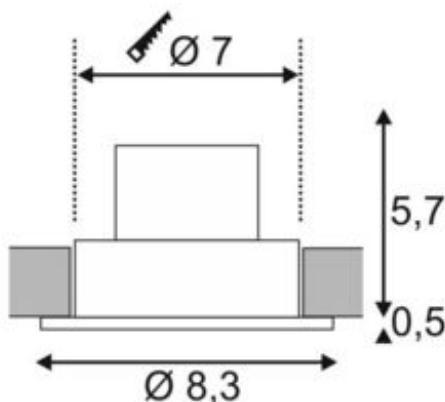

PATTA-F recessed ceiling light

round, matt white, 9W, 38°, 3000K, incl. driver

Article number	114441
Feed-in capability	No
Number of light sources	1
Lamp included	Yes
Installation diameter	7 cm
Installation depth	7 cm
Height	6.2 cm
Diameter	8.3 cm
Net weight	0.322 kg
Gross weight	0.387 kg
Voltage	230 Volts
Max. wattage	12 Watt
Protection class	II
Beam angle	38 Degree
Average lifespan	40000 Hours
Colour temperature	3000 Kelvin
Colour rendering index	80
Luminous flux	765 lm
Energy efficiency class	A+
Lamp	COB LED module
Material	Aluminium / Glass
Colour	Matt white
Way of mounting	Recessed ceiling mounting
Light distribution type 1	direct
Light distribution type 3	rotationally symmetric

The innovative PATTA F-LED Downlight Set is suitable for ceiling thicknesses of up to 20 mm. Its IP65 class protection type means that it can be used outdoors and in high humidity spaces. The set is available in black, white, or brushed aluminium; and in round or square form. Equipped with a powerful, warm white COB LED in a tiltable mount, as well as an accompanying dimmable LED driver, the set can be used in any lighting situation. Connects to 230V electrical mains.