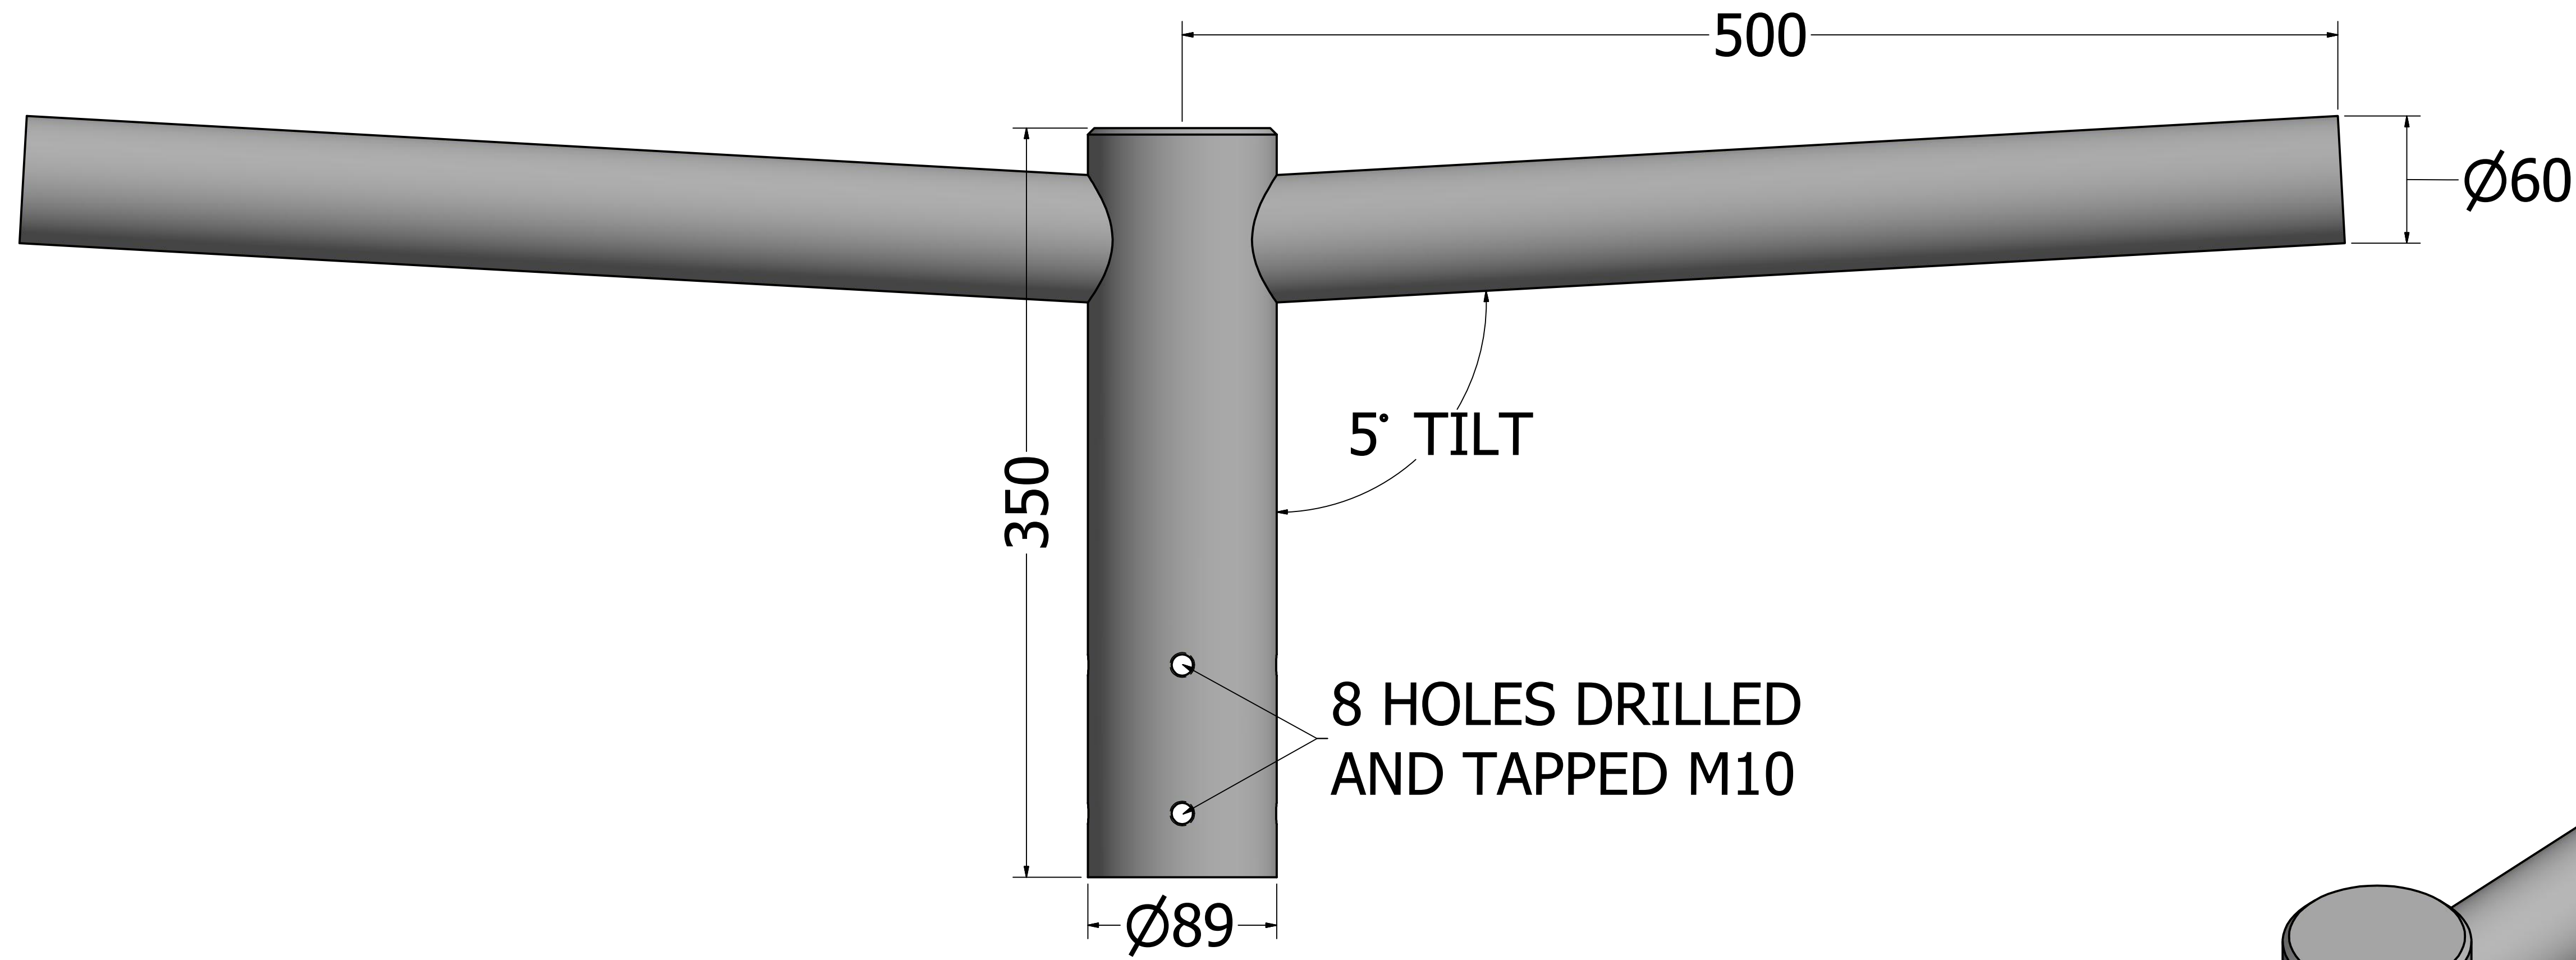

8 7 6 5 4 3 2 1

ACCEPTED BY _____

DATE ACCEPTED _____

GENERAL NOTES:
 ALL DIMENSIONS IN MILLIMETERS
 ALL BURRS AND SHARP EDGES TO BE REMOVED

Exterior Lights UK Ltd
 TEL: 01689 606342
 EMAIL:sales@exteriorlights.co.uk
 WEB: www.exteriorlights.co.uk

DRAWN Neil Carter	21/03/2018
CHECKED	
QA	
MFG	
APPROVED	
SCALE 1 / 2	

ANY BESPOKE BRACKETS ARE MADE TO ORDER AND AS SUCH ARE NON RETURNABLE		
TITLE		
TWIN GALVANISED SIDE ENTRY LANTERN BRACKET 500MM PROJECTION 60MM TUBE 5DEG TILT TO SUIT 76MM POST TOP COLUMNS OR SPIGOTS		
SIZE D	DWG NO DPT2-500-60	REV
SCALE 1 / 2		SHEET 1 OF 1