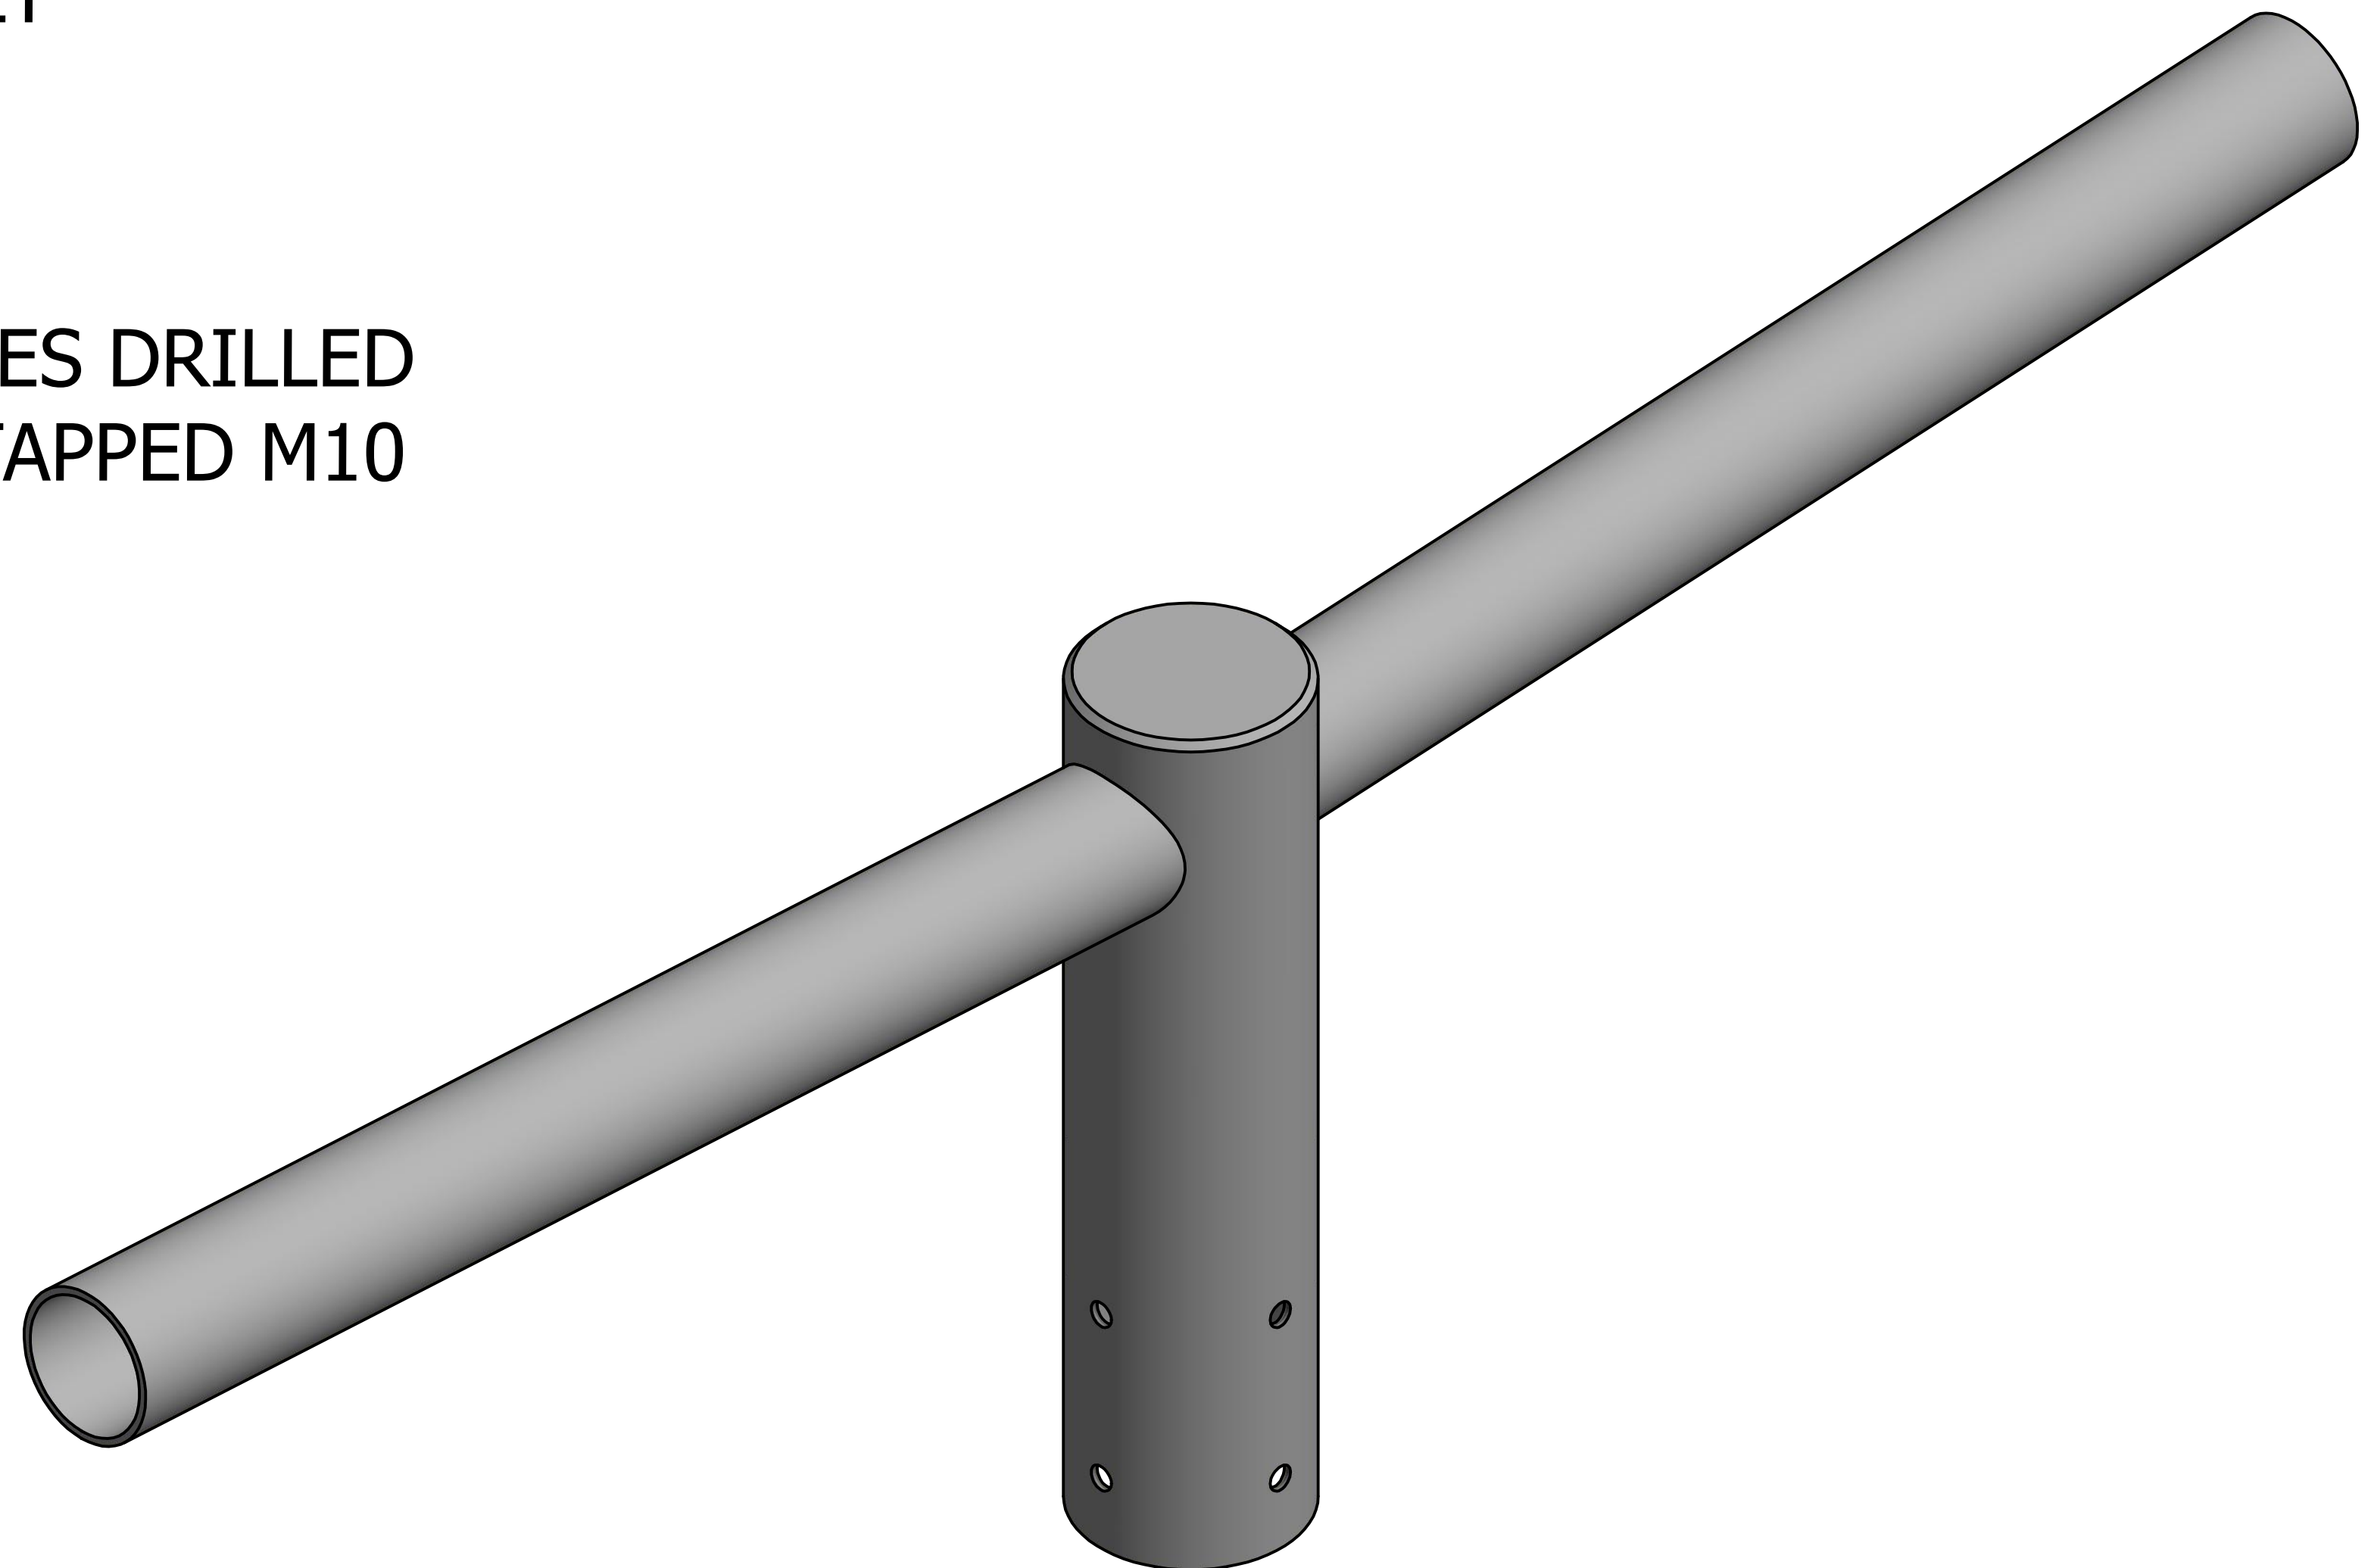

8 7 6 5 4 3 2 1

ACCEPTED BY _____

DATE ACCEPTED _____

GENERAL NOTES:
 ALL DIMENSIONS IN MILLIMETERS
 ALL BURRS AND SHARP EDGES TO BE REMOVED

Exterior Lights UK Ltd
 TEL: 01689 606342
 EMAIL:sales@exteriorlights.co.uk
 WEB: www.exteriorlights.co.uk

DRAWN Neil Carter	21/03/2018
CHECKED	
QA	
MFG	
APPROVED	
SCALE 1 / 2	

ANY BESPOKE BRACKETS ARE MADE TO ORDER AND AS SUCH ARE NON RETURNABLE		
TITLE		
TWIN GALVANISED SIDE ENTRY LANTERN BRACKET 500MM PROJECTION 60MM TUBE 5DEG TILT TO SUIT 76MM POST TOP COLUMNS OR SPIGOTS		
SIZE D	DWG NO DPT2-500-60	REV
SCALE 1 / 2		SHEET 1 OF 1