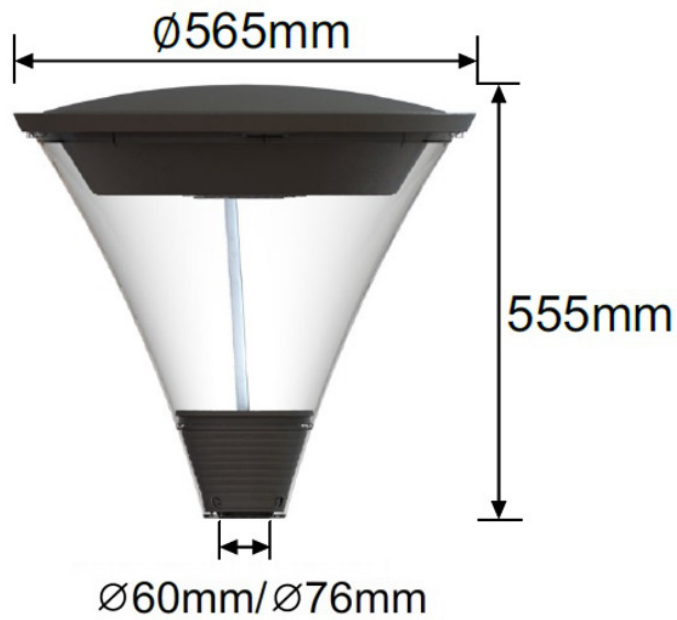

Specifications

Broadstairs 50W

Item Number	Description	Light Source	LED Rating (lm)	Total Wattage (W)	CCT (K)	CRI	Voltage (VAC)	Luminaire Flux (lm)	Luminaire Efficacy (lm/W)	Kg	Unit Colour	Spigot Size (mm)
Standard - 76mm Spigot												
MP50-AC-00B-76-SYM	Broadstairs-50W-LED-AC-6K-Std-Black-76mm-SYM	LED	7,952	50	6K	Ra>70	220-240	7,315	146	9.5	Black	76
MP50-AC-00B-76-A/SYM	Broadstairs-50W-LED-AC-6K-Std-Black-76mm-A/SYM	LED	7,952	50	6K	Ra>70	220-240	7,315	146	9.5	Black	76
MP50-AN-00B-76-SYM	Broadstairs-50W-LED-AC-4K-Std-Black-76mm-SYM	LED	7,952	50	6K	Ra>70	220-240	7,315	146	9.5	Black	76
MP50-AN-00B-76-A/SYM	Broadstairs-50W-LED-AC-4K-Std-Black-76mm-A/SYM	LED	7,952	50	6K	Ra>70	220-240	7,315	146	9.5	Black	76
MP50-AW-00B-76-SYM	Broadstairs-50W-LED-AC-3K-Std-Black-76mm-SYM	LED	6,743	50	3K	Ra>70	220-240	6,203	124	9.5	Black	76
MP50-AW-00B-76-A/SYM	Broadstairs-50W-LED-AC-3K-Std-Black-76mm-A/SYM	LED	6,743	50	3K	Ra>70	220-240	6,203	124	9.5	Black	76
Standard - 60mm Spigot												
MP50-AC-00B-60-SYM	Broadstairs-50W-LED-AC-6K-Std-Black-60mm-SYM	LED	7,952	50	6K	Ra>70	220-240	7,315	146	9.5	Black	60
MP50-AC-00B-60-A/SYM	Broadstairs-50W-LED-AC-6K-Std-Black-60mm-A/SYM	LED	7,952	50	6K	Ra>70	220-240	7,315	146	9.5	Black	60
MP50-AN-00B-60-SYM	Broadstairs-50W-LED-AC-4K-Std-Black-60mm-SYM	LED	7,952	50	6K	Ra>70	220-240	7,315	146	9.5	Black	60
MP50-AN-00B-60-A/SYM	Broadstairs-50W-LED-AC-4K-Std-Black-60mm-A/SYM	LED	7,952	50	6K	Ra>70	220-240	7,315	146	9.5	Black	60
MP50-AW-00B-60-SYM	Broadstairs-50W-LED-AC-3K-Std-Black-60mm-SYM	LED	6,743	50	3K	Ra>70	220-240	6,203	124	9.5	Black	60
MP50-AW-00B-60-A/SYM	Broadstairs-50W-LED-AC-3K-Std-Black-60mm-A/SYM	LED	6,743	50	3K	Ra>70	220-240	6,203	124	9.5	Black	60

Legend: **M/Photocell** = Mini Photocell. **SYM** = Symmetrical. **A/SYM** = Asymmetrical.
3K = Warm White (3000K). **4K** = Neutral White (4000K). **6K** = Cool White (6000K).

www.exteriorlights.co.uk

01689 606 342