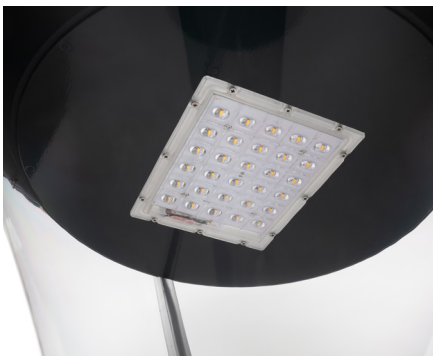

Exterior Lights UK Ltd

The Broadstairs is a modern IP65 / IK08 LED post top with a choice of asymmetric or symmetric light distribution.

Manufactured from UV stabilised polycarbonate and incorporating the latest LED and LED driver technology.

Options include Mini Photocell, Nema Socket and spigot entry size.

Broadstairs 50W - LED Post Top

Amenity Lighting

Features

- LED rating 7,952lm (4000K & 6000K).
- LED rating 6,743lm (3000K).
- Luminaire flux 7,315lm (4000K & 6000K).
- Luminaire flux 6,203lm (3000K).
- 3000K (WW), 4000K (NW) and 6000K (CW) colour temperature options.
- Cree LEDs & Premium Driver.
- -20 to +40°C operating temperature.
- LED Life span > 100,000hrs.
- Easy access to LED and Driver via a removable head.
- Optional Mini Photocell.
- Symmetrical & Asymmetrical LED Optics
- Manufactured from UV stabilised polycarbonate.
- RAL 9005 (Black) epoxy powder paint finish.