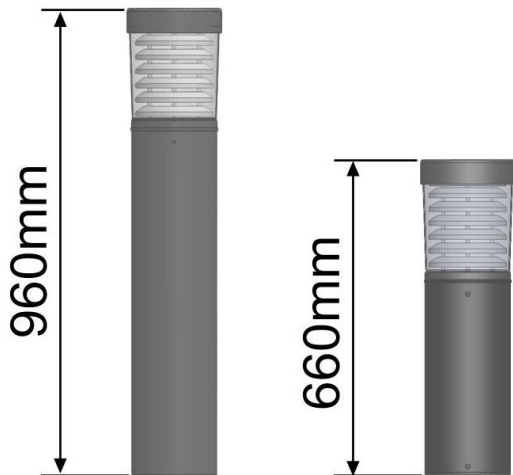

Dimensions