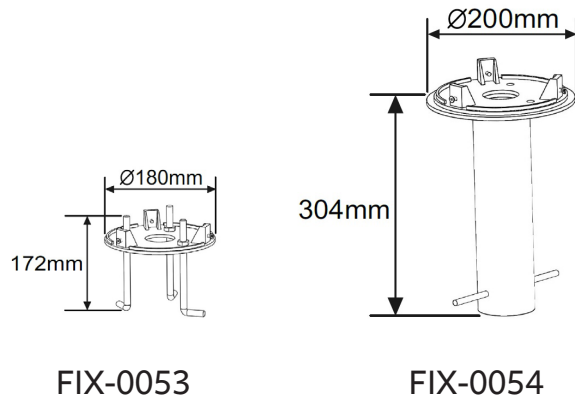

Fixing Options

Specifications

Chilham 20W

Item Number	Description	Light Source	LED Rating (lm)	Total Wattage (W)	Colour Name	CCT (K)	CRI	Voltage (VAC)	Driver Current (mA)	Luminaire Flux (lm)	Luminaire Efficacy (lm/W)	Kg	Unit Colour
Standard													
HB20-A3C-00B	Chilham-20W-LED-AC-6K-Std-Black	LED	2,640	20	CW	6K	Ra>70	220-240	350	1,874	94	6.25	Black
HB20-A3N-00B	Chilham-20W-LED-AC-4K-Std-Black	LED	2,640	20	NW	4K	Ra>70	220-240	350	1,874	94	6.25	Black
HB20-A3W-00B	Chilham-20W-LED-AC-3K-Std-Black	LED	2,233	20	WW	3K	Ra>80	220-240	350	1,586	79	6.25	Black
Standard - Emergency													
HB20-A3C-01B	Chilham-20W-LED-AC-6K-Std-E3-Black	LED	2,640	20	CW	6K	Ra>70	220-240	350	1,874	94	7.25	Black
HB20-A3N-01B	Chilham-20W-LED-AC-4K-Std-E3-Black	LED	2,640	20	NW	4K	Ra>70	220-240	350	1,874	94	7.25	Black
HB20-A3W-01B	Chilham-20W-LED-AC-3K-Std-E3-Black	LED	2,233	20	WW	3K	Ra>80	220-240	350	1,586	79	7.25	Black
Standard - Mini Photocell													
HB20-A3C-04B	Chilham-20W-LED-AC-6K-Std-M/Photocell-Black	LED	2,640	20	CW	6K	Ra>70	220-240	350	1,874	94	6.25	Black
HB20-A3N-04B	Chilham-20W-LED-AC-4K-Std-M/Photocell-Black	LED	2,640	20	NW	4K	Ra>70	220-240	350	1,874	94	6.25	Black
HB20-A3W-04B	Chilham-20W-LED-AC-3K-Std-M/Photocell-Black	LED	2,233	20	WW	3K	Ra>80	220-240	350	1,586	79	6.25	Black
Standard - Mini Photocell - Emergency													
HB20-A3C-10B	Chilham-20W-LED-AC-6K-Std-M/Photocell-E3-Black	LED	2,640	20	CW	6K	Ra>70	220-240	350	1,874	94	7.25	Black
HB20-A3N-10B	Chilham-20W-LED-AC-4K-Std-M/Photocell-E3-Black	LED	2,640	20	NW	4K	Ra>70	220-240	350	1,874	94	7.25	Black
HB20-A3W-10B	Chilham-20W-LED-AC-3K-Std-M/Photocell-E3-Black	LED	2,233	20	WW	3K	Ra>80	220-240	350	1,586	79	7.25	Black