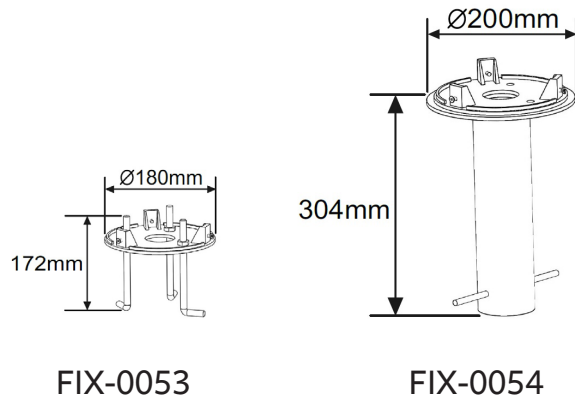

Fixing Options

Specifications

Chilham 30W

Item Number	Description	Light Source	LED Rating (lm)	Total Wattage (W)	Colour Name	CCT (K)	CRI	Voltage (VAC)	Driver Current (mA)	Luminaire Flux (lm)	Luminaire Efficacy (lm/W)	Kg	Unit Colour
Standard													
HB30-A5C-00B	Chilham-30W-LED-AC-6K-Std-Black	LED	3,920	30	CW	6K	Ra>70	220-240	525	2,783	93	6.25	Black
HB30-A5N-00B	Chilham-30W-LED-AC-4K-Std-Black	LED	3,920	30	NW	4K	Ra>70	220-240	525	2,783	93	6.25	Black
HB30-A5W-00B	Chilham-30W-LED-AC-3K-Std-Black	LED	3,316	30	WW	3K	Ra>80	220-240	525	2,355	78	6.25	Black
Standard - Emergency													
HB30-A5C-01B	Chilham-30W-LED-AC-6K-Std-E3-Black	LED	3,920	30	CW	6K	Ra>70	220-240	525	2,783	93	7.25	Black
HB30-A5N-01B	Chilham-30W-LED-AC-4K-Std-E3-Black	LED	3,920	30	NW	4K	Ra>70	220-240	525	2,783	93	7.25	Black
HB30-A5W-01B	Chilham-30W-LED-AC-3K-Std-E3-Black	LED	3,316	30	WW	3K	Ra>80	220-240	525	2,355	78	7.25	Black
Standard - Mini Photocell													
HB30-A5C-04B	Chilham-30W-LED-AC-6K-Std-M/Photocell-Black	LED	3,920	30	CW	6K	Ra>70	220-240	525	2,783	93	6.25	Black
HB30-A5N-04B	Chilham-30W-LED-AC-4K-Std-M/Photocell-Black	LED	3,920	30	NW	4K	Ra>70	220-240	525	2,783	93	6.25	Black
HB30-A5W-04B	Chilham-30W-LED-AC-3K-Std-M/Photocell-Black	LED	3,316	30	WW	3K	Ra>80	220-240	525	2,355	78	6.25	Black
Standard - Mini Photocell - Emergency													
HB30-A5C-10B	Chilham-30W-LED-AC-6K-Std-M/Photocell-E3-Black	LED	3,920	30	CW	6K	Ra>70	220-240	525	2,783	93	7.25	Black
HB30-A5N-10B	Chilham-30W-LED-AC-4K-Std-M/Photocell-E3-Black	LED	3,920	30	NW	4K	Ra>70	220-240	525	2,783	93	7.25	Black
HB30-A5W-10B	Chilham-30W-LED-AC-3K-Std-M/Photocell-E3-Black	LED	3,316	30	WW	3K	Ra>80	220-240	525	2,355	78	7.25	Black