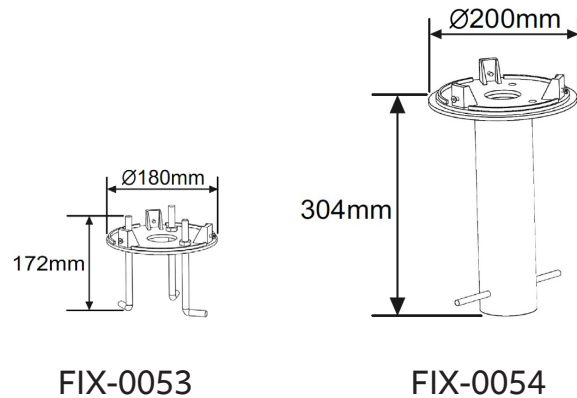

Fixing Options

Specifications

Chilham 40W

Item Number	Description	Light Source	LED Rating (lm)	Total Wattage (W)	Colour Name	CCT (K)	CRI	Voltage (VAC)	Driver Current (mA)	Luminaire Flux (lm)	Luminaire Efficacy (lm/W)	Kg	Unit Colour
Standard													
HB40-A7C-00B	Chilham-40W-LED-AC-6K-Std-Black	LED	5,168	40	CW	6K	Ra>70	220-240	700	3,669	92	6.25	Black
HB40-A7N-00B	Chilham-40W-LED-AC-4K-Std-Black	LED	5,168	40	NW	4K	Ra>70	220-240	700	3,669	92	6.25	Black
HB40-A7W-00B	Chilham-40W-LED-AC-3K-Std-Black	LED	4,372	40	WW	3K	Ra>80	220-240	700	3,104	78	6.25	Black
Standard - Emergency													
HB40-A7C-01B	Chilham-40W-LED-AC-6K-Std-E3-Black	LED	5,168	40	CW	6K	Ra>70	220-240	700	3,669	92	7.25	Black
HB40-A7N-01B	Chilham-40W-LED-AC-4K-Std-E3-Black	LED	5,168	40	NW	4K	Ra>70	220-240	700	3,669	92	7.25	Black
HB40-A7W-01B	Chilham-40W-LED-AC-3K-Std-E3-Black	LED	4,372	40	WW	3K	Ra>80	220-240	700	3,104	78	7.25	Black
Standard - Mini Photocell													
HB40-A7C-04B	Chilham-40W-LED-AC-6K-Std-M/Photocell-Black	LED	5,168	40	CW	6K	Ra>70	220-240	700	3,669	92	6.25	Black
HB40-A7N-04B	Chilham-40W-LED-AC-4K-Std-M/Photocell-Black	LED	5,168	40	NW	4K	Ra>70	220-240	700	3,669	92	6.25	Black
HB40-A7W-04B	Chilham-40W-LED-AC-3K-Std-M/Photocell-Black	LED	4,372	40	WW	3K	Ra>80	220-240	700	3,104	78	6.25	Black
Standard - Mini Photocell - Emergency													
HB40-A7C-10B	Chilham-40W-LED-AC-6K-Std-M/Photocell-E3-Black	LED	5,168	40	CW	6K	Ra>70	220-240	700	3,669	92	7.25	Black
HB40-A7N-10B	Chilham-40W-LED-AC-4K-Std-M/Photocell-E3-Black	LED	5,168	40	NW	4K	Ra>70	220-240	700	3,669	92	7.25	Black
HB40-A7W-10B	Chilham-40W-LED-AC-3K-Std-M/Photocell-E3-Black	LED	4,372	40	WW	3K	Ra>80	220-240	700	3,104	78	7.25	Black