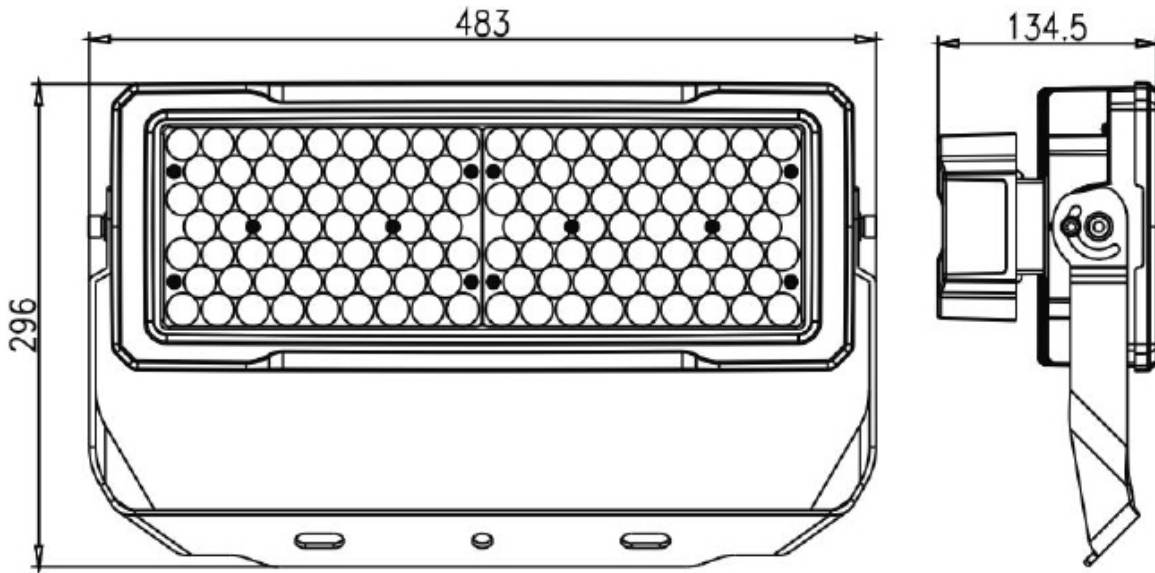

A modern future proof design that can provide excellent energy savings over traditional technology.

Hastings 250W - LED Flood Light

Flood Lighting

Features

- LED rating 37,500lm
- Luminaire flux 34,125lm (symmetrical).
- Luminaire flux 32,250lm (asymmetrical).
- -20 to +40 operating temperature.
- LED life span > 50,000hrs.
- Universal bracket for T/Bar bracket and wall fixing.
- Aluminium body with stainless steels fixings.
- RAL9006 - Black.
- IP66 / IKo8 Rated.
- 4mm thick toughened glass panel.
- Fixing hole for 20mm bolt for added strength.

Applications

- Security
- Sport
- Car Parks
- Perimeter Fence
- Canopy
- Facade

www.exteriorlights.co.uk

01689 606 342

Specifications

Hastings 250W

Item Number	Description	Light Source	LED Rating (lm)	Total Wattage (W)	Colour Name	CCT (K)	CRI	Voltage	Luminaire Flux (lm)	Luminaire Efficacy (lm/W)	Kg	Unit Colour
Standard												
HU250-AN-00B-1	Hastings-250W-LED-AC-4K-Std-Black-SYM-Optic 1	LED	37,500	250	NW	4K	Ra>70	110-240	34,125	137	7.0	Black
HU250-AN-00B-2	Hastings-250W-LED-AC-4K-Std-Black-A/SYM-Optic 2	LED	37,500	250	NW	4K	Ra>70	110-240	32,250	129	7.0	Black