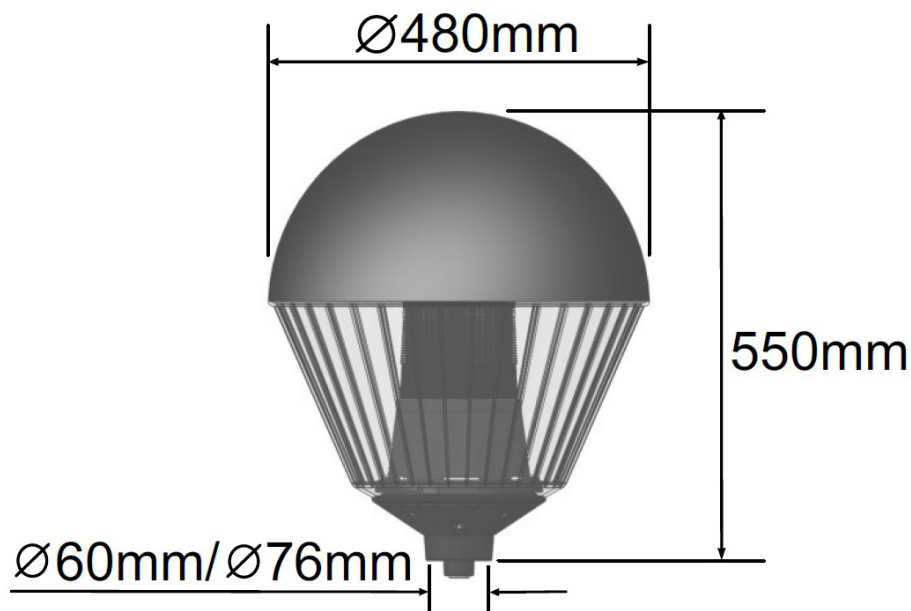

Specifications

Hythe 30W

Item Number	Description	Light Source	LED Rating (lm)	Total Wattage (W)	CCT (K)	CRI	Voltage (VAC)	Driver Current (mA)	Luminaire Flux (lm)	Luminaire Efficacy (lm/W)	Kg	Unit Colour	Spigot Size (mm)
Standard - 76mm Spigot													
CG30-A3C-00B-76	Hythe-30W-LED-AC-6K-Std-Black-76mm	LED	3,960	30	6K	Ra>70	220-240	350	3,406	114	5	Black	76
CG30-A3N-00B-76	Hythe-30W-LED-AC-4K-Std-Black-76mm	LED	3,960	30	4K	Ra>70	220-240	350	3,406	114	5	Black	76
CG30-A3W-00B-76	Hythe-30W-LED-AC-3K-Std-Black-76mm	LED	3,350	30	3K	Ra>80	220-240	350	2,881	96	5	Black	76
Standard - 60mm Spigot													
CG30-A3C-00B-60	Hythe-30W-LED-AC-6K-Std-Black-60mm	LED	3,960	30	6K	Ra>70	220-240	350	3,406	114	5	Black	60
CG30-A3N-00B-60	Hythe-30W-LED-AC-4K-Std-Black-60mm	LED	3,960	30	4K	Ra>70	220-240	350	3,406	114	5	Black	60
CG30-A3W-00B-60	Hythe-30W-LED-AC-3K-Std-Black-60mm	LED	3,350	30	3K	Ra>80	220-240	350	2,881	96	5	Black	60
Standard - Mini Photocell - 76mm Spigot													
CG30-A3C-04B-76	Hythe-30W-LED-AC-6K-Std-M/Photocell-Black-76mm	LED	3,960	30	6K	Ra>70	220-240	350	3,406	114	5	Black	76
CG30-A3N-04B-76	Hythe-30W-LED-AC-4K-Std-M/Photocell-Black-76mm	LED	3,960	30	4K	Ra>70	220-240	350	3,406	114	5	Black	76
CG30-A3W-04B-76	Hythe-30W-LED-AC-3K-Std-M/Photocell-Black-76mm	LED	3,350	30	3K	Ra>80	220-240	350	2,881	96	5	Black	76
Standard - Mini Photocell - 60mm Spigot													
CG30-A3C-04B60	Hythe-30W-LED-AC-6K-Std-M/Photocell-Black-60mm	LED	3,960	30	6K	Ra>70	220-240	350	3,406	114	5	Black	60
CG30-A3N-04B-60	Hythe-30W-LED-AC-4K-Std-M/Photocell-Black-60mm	LED	3,960	30	4K	Ra>70	220-240	350	3,406	114	5	Black	60
CG30-A3W-04B-60	Hythe-30W-LED-AC-3K-Std-M/Photocell-Black-60mm	LED	3,350	30	3K	Ra>80	220-240	350	2,881	96	5	Black	60