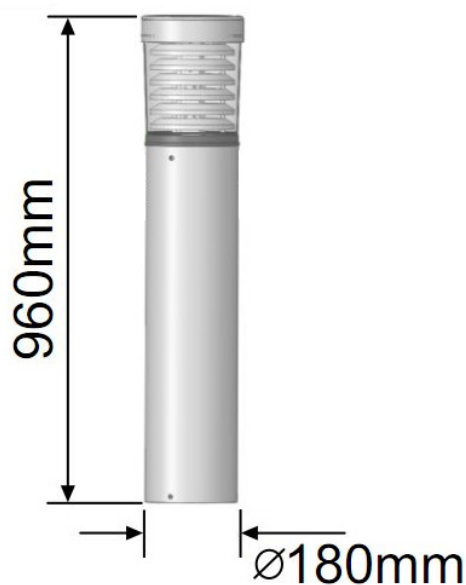

Specifications

Orpington 40W

Item Number	Description	Light Source	LED Rating (lm)	Total Wattage (W)	Colour Name	CCT (K)	CRI	Voltage (VAC)	Driver Current (mA)	Luminaire Flux (lm)	Luminaire Efficacy (lm/W)	Kg	Unit Colour
Standard													
AB40-A7C-00-SS316	Orpington-40W-LED-AC-6K-Std-SS316	LED	5,168	40	CW	6K	Ra>70	220-240	700	3,669	92	8.5	SS316
AB40-A7N-00-SS316	Orpington-40W-LED-AC-4K-Std-SS316	LED	5,168	40	NW	4K	Ra>70	220-240	700	3,669	92	8.5	SS316
AB40-A7W-00-SS316	Orpington-40W-LED-AC-3K-Std-SS316	LED	4,372	40	WW	3K	Ra>80	220-240	700	3,104	78	8.5	SS316
Standard - Emergency													
AB40-A7C-01-SS316	Orpington-40W-LED-AC-6K-Std-E3-SS316	LED	5,168	40	CW	6K	Ra>70	220-240	700	3,669	92	9.5	SS316
AB40-A7N-01-SS316	Orpington-40W-LED-AC-4K-Std-E3-SS316	LED	5,168	40	NW	4K	Ra>70	220-240	700	3,669	92	9.5	SS316
AB40-A7W-01-SS316	Orpington-40W-LED-AC-3K-Std-E3-SS316	LED	4,372	40	WW	3K	Ra>80	220-240	700	3,104	78	9.5	SS316
Dali													
AB40-A7C-20-SS316	Orpington-40W-LED-AC-6K-Dali-SS316	LED	5,168	40	CW	6K	Ra>70	220-240	700	3,669	92	8.5	SS316
AB40-A7N-20-SS316	Orpington-40W-LED-AC-4K-Dali-SS316	LED	5,168	40	NW	4K	Ra>70	220-240	700	3,669	92	8.5	SS316
AB40-A7W-20-SS316	Orpington-40W-LED-AC-3K-Dali-SS316	LED	4,372	40	WW	3K	Ra>80	220-240	700	3,104	78	8.5	SS316
Dali - Emergency													
AB40-A7C-21-SS316	Orpington-40W-LED-AC-6K-Dali-E3-SS316	LED	5,168	40	CW	6K	Ra>70	220-240	700	3,669	92	9.5	SS316
AB40-A7N-21-SS316	Orpington-40W-LED-AC-4K-Dali-E3-SS316	LED	5,168	40	NW	4K	Ra>70	220-240	700	3,669	92	9.5	SS316
AB40-A7W-21-SS316	Orpington-40W-LED-AC-3K-Dali-E3-SS316	LED	4,372	40	WW	3K	Ra>80	220-240	700	3,104	78	9.5	SS316

Legend: **Std** = Standard. **M/Photocell** = Mini Photocell. **3K** = Warm White (3000K). **4K** = Neutral White (4000K). **6K** = Cool White (6000K). **WW** = Warm White. **NW** = Neutral White. **CW** = Cool White.

www.exteriorlights.co.uk

01689 606 342

V220615