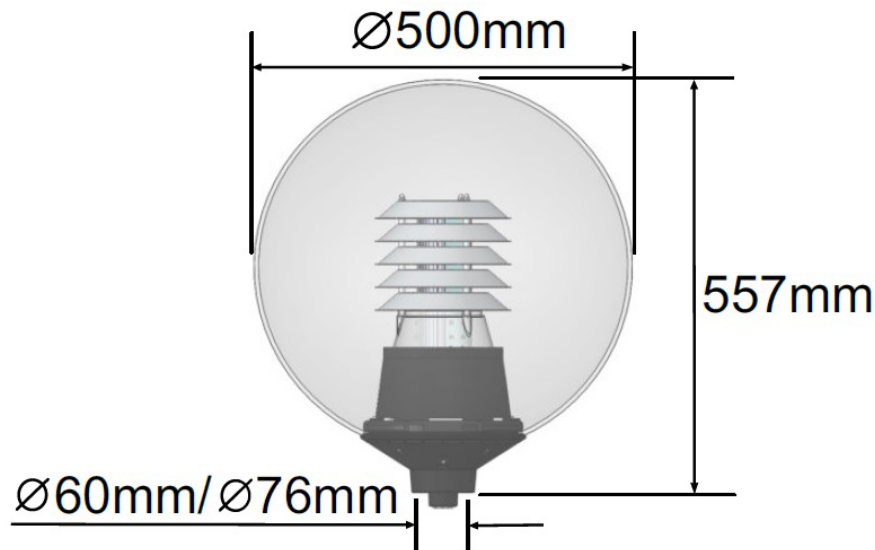

Specifications

Pluckley 30W

Item Number	Description	Light Source	LED Rating (lm)	Total Wattage (W)	CCT(K)	CRI	Voltage (VAC)	Driver Current (mA)	Luminaire Flux (lm)	Luminaire Efficacy (lm/W)	Kg	Unit Colour	Spigot Size (mm)
Standard - 76mm Spigot													
DG30-A3C-00C-76	Pluckley-30W-LED-AC-6K-Std-Clear-76mm	LED	3,960	30	6K	Ra>70	220-240	350	3,453	115	5	Clear	76
DG30-A3N-00C-76	Pluckley-30W-LED-AC-4K-Std-Clear-76mm	LED	3,960	30	4K	Ra>70	220-240	350	3,453	115	5	Clear	76
DG30-A3W-00C-76	Pluckley-30W-LED-AC-3K-Std-Clear-76mm	LED	3,350	30	3K	Ra>80	220-240	350	2,921	97	5	Clear	76
Standard - 60mm Spigot													
DG30-A3C-00C-60	Pluckley-30W-LED-AC-6K-Std-Clear-60mm	LED	3,960	30	6K	Ra>70	220-240	350	3,453	115	5	Clear	60
DG30-A3N-00C-60	Pluckley-30W-LED-AC-4K-Std-Clear-60mm	LED	3,960	30	4K	Ra>70	220-240	350	3,453	115	5	Clear	60
DG30-A3W-00C-60	Pluckley-30W-LED-AC-3K-Std-Clear-60mm	LED	3,350	30	3K	Ra>80	220-240	350	2,921	97	5	Clear	60
Standard - Mini Photocell - 76mm Spigot													
DG30-A3C-04C-76	Pluckley-30W-LED-AC-6K-Std-M/Photocell-Clear-76mm	LED	3,960	30	6K	Ra>70	220-240	350	3,453	115	5	Clear	76
DG30-A3N-04C-76	Pluckley-30W-LED-AC-4K-Std-M/Photocell-Clear-76mm	LED	3,960	30	4K	Ra>70	220-240	350	3,453	115	5	Clear	76
DG30-A3W-04C-76	Pluckley-30W-LED-AC-3K-Std-M/Photocell-Clear-76mm	LED	3,350	30	3K	Ra>80	220-240	350	2,921	97	5	Clear	76
Standard - Mini Photocell - 60mm Spigot													
DG30-A3C-04C-60	Pluckley-30W-LED-AC-6K-Std-M/Photocell-Clear-60mm	LED	3,960	30	6K	Ra>70	220-240	350	3,453	115	5	Clear	60
DG30-A3N-04C-60	Pluckley-30W-LED-AC-4K-Std-M/Photocell-Clear-60mm	LED	3,960	30	4K	Ra>70	220-240	350	3,453	115	5	Clear	60
DG30-A3W-04C-60	Pluckley-30W-LED-AC-3K-Std-M/Photocell-Clear-60mm	LED	3,350	30	3K	Ra>80	220-240	350	2,921	97	5	Clear	60