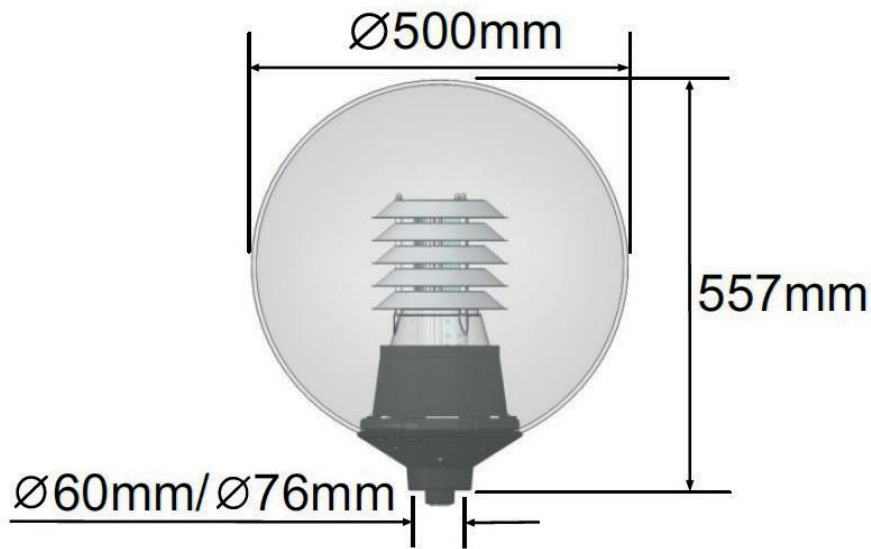

Specifications

Pluckley 45W

Item Number	Description	Light Source	LED Rating (lm)	Total Wattage (W)	CCT(K)	CRI	Voltage (VAC)	Driver Current (mA)	Luminaire Flux (lm)	Luminaire Efficacy (lm/W)	Kg	Unit Colour	Spigot Size (mm)
Standard - 76mm Spigot													
DG45-A5C-00C-76	Pluckley-45W-LED-AC-6K-Std-Clear-76mm	LED	5,880	45	6K	Ra>70	220-240	525	5,127	114	5	Clear	76
DG45-A5N-00C-76	Pluckley-45W-LED-AC-4K-Std-Clear-76mm	LED	5,880	45	4K	Ra>70	220-240	525	5,127	114	5	Clear	76
DG45-A5W-00C-76	Pluckley-45W-LED-AC-3K-Std-Clear-76mm	LED	4,974	45	3K	Ra>80	220-240	525	4,338	96	5	Clear	76
Standard - 60mm Spigot													
DG45-A5C-00C-60	Pluckley-45W-LED-AC-6K-Std-Clear-60mm	LED	5,880	45	6K	Ra>70	220-240	525	5,127	114	5	Clear	60
DG45-A5N-00C-60	Pluckley-45W-LED-AC-4K-Std-Clear-60mm	LED	5,880	45	4K	Ra>70	220-240	525	5,127	114	5	Clear	60
DG45-A5W-00C-60	Pluckley-45W-LED-AC-3K-Std-Clear-60mm	LED	4,974	45	3K	Ra>80	220-240	525	4,338	96	5	Clear	60
Standard - Mini Photocell - 76mm Spigot													
DG45-A5C-04C-76	Pluckley-45W-LED-AC-6K-Std-M/Photocell-Clear-76mm	LED	5,880	45	6K	Ra>70	220-240	525	5,127	114	5	Clear	76
DG45-A5N-04C-76	Pluckley-45W-LED-AC-4K-Std-M/Photocell-Clear-76mm	LED	5,880	45	4K	Ra>70	220-240	525	5,127	114	5	Clear	76
DG45-A5W-04C-76	Pluckley-45W-LED-AC-3K-Std-M/Photocell-Clear-76mm	LED	4,974	45	3K	Ra>80	220-240	525	4,338	96	5	Clear	76
Standard - Mini Photocell - 60mm Spigot													
DG45-A5C-04C-60	Pluckley-45W-LED-AC-6K-Std-M/Photocell-Clear-60mm	LED	5,880	45	6K	Ra>70	220-240	525	5,127	114	5	Clear	60
DG45-A5N-04C-60	Pluckley-45W-LED-AC-4K-Std-M/Photocell-Clear-60mm	LED	5,880	45	4K	Ra>70	220-240	525	5,127	114	5	Clear	60
DG45-A5W-04C-60	Pluckley-45W-LED-AC-3K-Std-M/Photocell-Clear-60mm	LED	4,974	45	3K	Ra>80	220-240	525	4,338	96	5	Clear	60