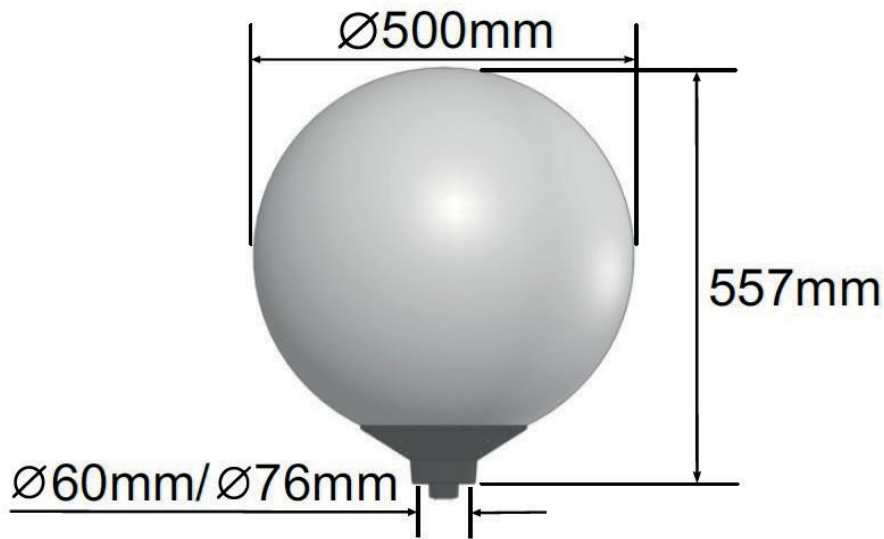

Specifications

Sandgate 60W

Item Number	Description	Light Source	LED Rating (lm)	Total Wattage (W)	CCT(K)	CRI	Voltage (VAC)	Driver Current (mA)	Luminaire Flux (lm)	Luminaire Efficacy (lm/W)	Kg	Unit Colour	Spigot Size (mm)
Standard - 76mm Spigot													
AL60-A7C-00W-76	Sandgate-60W-LED-AC-6K-Std-White-76mm	LED	7,752	60	6K	Ra>70	220-240	700	5,775	96	5	White	76
AL60-A7N-00W-76	Sandgate-60W-LED-AC-4K-Std-White-76mm	LED	7,752	60	4K	Ra>70	220-240	700	5,775	96	5	White	76
AL60-A7W-00W-76	Sandgate-60W-LED-AC-3K-Std-White-76mm	LED	6,558	60	3K	Ra>80	220-240	700	4,886	81	5	White	76
Standard - 60mm Spigot													
AL60-A7C-00W-60	Sandgate-60W-LED-AC-6K-Std-White-60mm	LED	7,752	60	6K	Ra>70	220-240	700	5,775	96	5	White	60
AL60-A7N-00W-60	Sandgate-60W-LED-AC-4K-Std-White-60mm	LED	7,752	60	4K	Ra>70	220-240	700	5,775	96	5	White	60
AL60-A7W-00W-60	Sandgate-60W-LED-AC-3K-Std-White-60mm	LED	6,558	60	3K	Ra>80	220-240	700	4,886	81	5	White	60
Standard - Mini Photocell - 76mm Spigot													
AL60-A7C-04W-76	Sandgate-60W-LED-AC-6K-Std-M/Photocell-White-76mm	LED	7,752	60	6K	Ra>70	220-240	700	5,775	96	5	White	76
AL60-A7N-04W-76	Sandgate-60W-LED-AC-4K-Std-M/Photocell-White-76mm	LED	7,752	60	4K	Ra>70	220-240	700	5,775	96	5	White	76
AL60-A7W-04W-76	Sandgate-60W-LED-AC-3K-Std-M/Photocell-White-76mm	LED	6,558	60	3K	Ra>80	220-240	700	4,886	81	5	White	76
Standard - Mini Photocell - 60mm Spigot													
AL60-A7C-04W-60	Sandgate-60W-LED-AC-6K-Std-M/Photocell-White-60mm	LED	7,752	60	6K	Ra>70	220-240	700	5,775	96	5	White	60
AL60-A7N-04W-60	Sandgate-60W-LED-AC-4K-Std-M/Photocell-White-60mm	LED	7,752	60	4K	Ra>70	220-240	700	5,775	96	5	White	60
AL60-A7W-04W-60	Sandgate-60W-LED-AC-3K-Std-M/Photocell-White-60mm	LED	6,558	60	3K	Ra>80	220-240	700	4,886	81	5	White	60