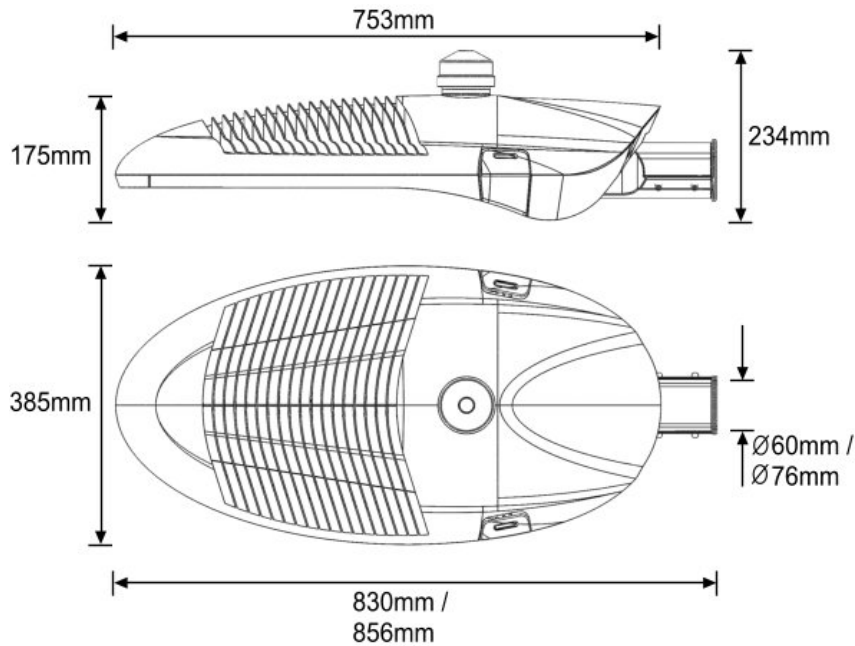

## Features

- LED rating 23,168lm (4000K & 6000K).
- LED rating 19,600lm (3000K).
- Luminaire flux 20,388lm (4000K & 6000K).
- Luminaire flux 17,248lm (3000K).
- 3000K (WW), 4000K (NW) and 6000K (CW) colour temperature options.
- -20 to +40°C operating temperature.
- LED Life span > 100,000hrs.
- Osram LED and Osram Driver.
- Post-top or side-entry, 60/76mm spigot options.
- Anti-corrosion die cast aluminium.
- Corrosion resistant polyester powder coating.
- Optimised optics for high uniformity and maximum spacing's between columns.
- Future proof design.

## Specifications