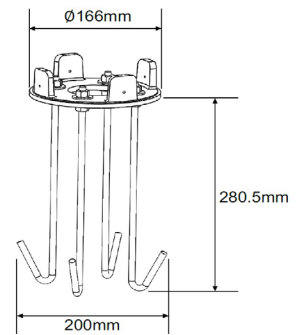

Dimensions

Fixing Options

FIX-0428

FIX-0429

Specifications

Westerham 10W

Item Number	Description	Light Source	LED Rating (lm)	Total Wattage (W)	CCT (K)	CRI	Voltage (VAC)	Luminaire Flux (lm)	Luminaire Efficacy (lm/W)	KG
Standard										
WBD10-AC-00GH-950	Westerham-360°-Door-10W-AC-6K-Std-RAL7024-950mm	LED	1,320	10	6K	Ra>70	220-240	884	88	7.5
WBD10-AN-00GH-950	Westerham-360°-Door-10W-AC-4K-Std-RAL7024-950mm	LED	1,320	10	4K	Ra>70	220-240	884	88	7.5
WBD10-AW-00GH-950	Westerham-360°-Door-10W-AC-3K-Std-RAL7024-950mm	LED	1,117	10	3K	Ra>80	220-240	748	75	7.5
Standard - Emergency										
WBD10-AC-01GH-950	Westerham-360°-Door-10W-AC-6K-Std-E3-RAL7024-950mm	LED	1,320	10	6K	Ra>70	220-240	884	88	8
WBD10-AN-01GH-950	Westerham-360°-Door-10W-AC-4K-Std-E3-RAL7024-950mm	LED	1,320	10	4K	Ra>70	220-240	884	88	8
WBD10-AW-01GH-950	Westerham-360°-Door-10W-AC-3K-Std-E3-RAL7024-950mm	LED	1,117	10	3K	Ra>80	220-240	748	75	8
Standard - Mini Photocell										
WBD10-AC-04GH-950	Westerham-360°-Door-10W-AC-6K-Std-M/Photocell-RAL7024-950mm	LED	1,320	10	6K	Ra>70	220-240	884	88	7.5
WBD10-AN-04GH-950	Westerham-360°-Door-10W-AC-4K-Std-M/Photocell-RAL7024-950mm	LED	1,320	10	4K	Ra>70	220-240	884	88	7.5
WBD10-AW-04GH-950	Westerham-360°-Door-10W-AC-3K-Std-M/Photocell-RAL7024-950mm	LED	1,117	10	3K	Ra>80	220-240	748	75	7.5
Standard - Mini Photocell - Emergency										
WBD10-AC-10GH-950	Westerham-360°-Door-10W-AC-6K-Std-M/Photocell-E3-RAL7024-950mm	LED	1,320	10	6K	Ra>70	220-240	884	88	8
WBD10-AN-10GH-950	Westerham-360°-Door-10W-AC-4K-Std-M/Photocell-E3-RAL7024-950mm	LED	1,320	10	4K	Ra>70	220-240	884	88	8
WBD10-AW-10GH-950	Westerham-360°-Door-10W-AC-3K-Std-M/Photocell-E3-RAL7024-950mm	LED	1,117	10	3K	Ra>80	220-240	748	75	8