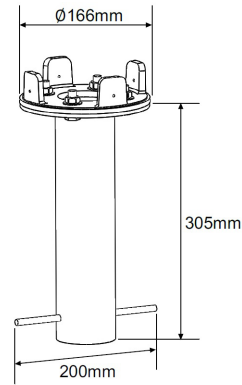

Dimensions

Fixing Options

FIX-0428

FIX-0429

Specifications

Westerham 10W

Item Number	Description	Light Source	LED Rating (lm)	Total Wattage (W)	CCT (K)	CRI	Voltage (VAC)	Luminaire Flux (lm)	Luminaire Efficacy (lm/W)	KG
Standard										
WBD10-AC-00GH-950	Westerham-360°-Door-10W-AC-6K-Std-RAL7024-950mm	LED	1,320	10	6K	Ra>70	220-240	884	88	7.5
WBD10-AN-00GH-950	Westerham-360°-Door-10W-AC-4K-Std-RAL7024-950mm	LED	1,320	10	4K	Ra>70	220-240	884	88	7.5
WBD10-AW-00GH-950	Westerham-360°-Door-10W-AC-3K-Std-RAL7024-950mm	LED	1,117	10	3K	Ra>80	220-240	748	75	7.5
Standard - Emergency										
WBD10-AC-01GH-950	Westerham-360°-Door-10W-AC-6K-Std-E3-RAL7024-950mm	LED	1,320	10	6K	Ra>70	220-240	884	88	8
WBD10-AN-01GH-950	Westerham-360°-Door-10W-AC-4K-Std-E3-RAL7024-950mm	LED	1,320	10	4K	Ra>70	220-240	884	88	8
WBD10-AW-01GH-950	Westerham-360°-Door-10W-AC-3K-Std-E3-RAL7024-950mm	LED	1,117	10	3K	Ra>80	220-240	748	75	8
Standard - Mini Photocell										
WBD10-AC-04GH-950	Westerham-360°-Door-10W-AC-6K-Std-M/Photocell-RAL7024-950mm	LED	1,320	10	6K	Ra>70	220-240	884	88	7.5
WBD10-AN-04GH-950	Westerham-360°-Door-10W-AC-4K-Std-M/Photocell-RAL7024-950mm	LED	1,320	10	4K	Ra>70	220-240	884	88	7.5
WBD10-AW-04GH-950	Westerham-360°-Door-10W-AC-3K-Std-M/Photocell-RAL7024-950mm	LED	1,117	10	3K	Ra>80	220-240	748	75	7.5
Standard - Mini Photocell - Emergency										
WBD10-AC-10GH-950	Westerham-360°-Door-10W-AC-6K-Std-M/Photocell-E3-RAL7024-950mm	LED	1,320	10	6K	Ra>70	220-240	884	88	8
WBD10-AN-10GH-950	Westerham-360°-Door-10W-AC-4K-Std-M/Photocell-E3-RAL7024-950mm	LED	1,320	10	4K	Ra>70	220-240	884	88	8
WBD10-AW-10GH-950	Westerham-360°-Door-10W-AC-3K-Std-M/Photocell-E3-RAL7024-950mm	LED	1,117	10	3K	Ra>80	220-240	748	75	8