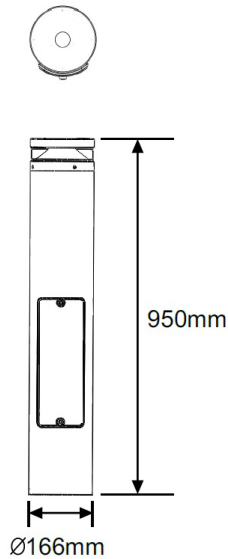

Dimensions

Fixing Options

FIX-0428

FIX-0429

Specifications

Westerham 10W

Item Number	Description	Light Source	LED Rating (lm)	Total Wattage (W)	CCT (K)	CRI	Voltage (VAC)	Luminaire Flux (lm)	Luminaire Efficacy (lm/W)	KG
Standard										
WBD10-AC-00GH-950	Westerham-360°-Door-10W-AC-6K-Std-RAL7024-950mm	LED	1,320	10	6K	Ra>70	220-240	884	88	7.5
WBD10-AN-00GH-950	Westerham-360°-Door-10W-AC-4K-Std-RAL7024-950mm	LED	1,320	10	4K	Ra>70	220-240	884	88	7.5
WBD10-AW-00GH-950	Westerham-360°-Door-10W-AC-3K-Std-RAL7024-950mm	LED	1,117	10	3K	Ra>80	220-240	748	75	7.5
Standard - Emergency										
WBD10-AC-01GH-950	Westerham-360°-Door-10W-AC-6K-Std-E3-RAL7024-950mm	LED	1,320	10	6K	Ra>70	220-240	884	88	8
WBD10-AN-01GH-950	Westerham-360°-Door-10W-AC-4K-Std-E3-RAL7024-950mm	LED	1,320	10	4K	Ra>70	220-240	884	88	8
WBD10-AW-01GH-950	Westerham-360°-Door-10W-AC-3K-Std-E3-RAL7024-950mm	LED	1,117	10	3K	Ra>80	220-240	748	75	8
Standard - Mini Photocell										
WBD10-AC-04GH-950	Westerham-360°-Door-10W-AC-6K-Std-M/Photocell-RAL7024-950mm	LED	1,320	10	6K	Ra>70	220-240	884	88	7.5
WBD10-AN-04GH-950	Westerham-360°-Door-10W-AC-4K-Std-M/Photocell-RAL7024-950mm	LED	1,320	10	4K	Ra>70	220-240	884	88	7.5
WBD10-AW-04GH-950	Westerham-360°-Door-10W-AC-3K-Std-M/Photocell-RAL7024-950mm	LED	1,117	10	3K	Ra>80	220-240	748	75	7.5
Standard - Mini Photocell - Emergency										
WBD10-AC-10GH-950	Westerham-360°-Door-10W-AC-6K-Std-M/Photocell-E3-RAL7024-950mm	LED	1,320	10	6K	Ra>70	220-240	884	88	8
WBD10-AN-10GH-950	Westerham-360°-Door-10W-AC-4K-Std-M/Photocell-E3-RAL7024-950mm	LED	1,320	10	4K	Ra>70	220-240	884	88	8
WBD10-AW-10GH-950	Westerham-360°-Door-10W-AC-3K-Std-M/Photocell-E3-RAL7024-950mm	LED	1,117	10	3K	Ra>80	220-240	748	75	8