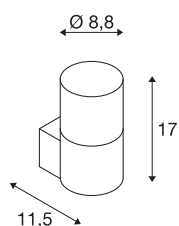

### anthracite wall-mounted light

The GRAFIT wall-mounted light made of aluminium profile convinces with its special effect. The lampshades consist of a satinised acrylic in a grey smoked glass look, which however disappears when switched on. The IP44 protection class makes it ideal for outdoor use. The GRAFIT family includes other wall lights and poles in different heights. In addition to the round shapes, edged models are also available. All versions can be equipped with E27 lamps in individual light colours. The poles can be used universally due to the open cable end. An optional ground spike is available for easy assembly.

## TECHNICAL DATA

Item no.	1006178
Number of sockets	1
IP Code	IP 44
Assembly	Surface
Assembly details	Wall
Primary nominal voltage	220-240V ~50/60Hz
Safety class	I
Wattage	11 W
Minimum ambient temperature	-20 °C
Maximum ambient temperature	45 °C
Color	anthracite
Width	8.8 cm
Height	17 cm
Depth	11.5 cm
Net weight	0.529 kg
Gross weight	0.641 kg
BIG WHITE Page	626