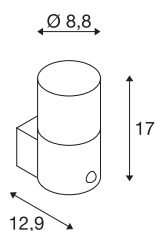

## GRAFIT E27 round Sensor

anthracite wall-mounted light

The GRAFIT wall-mounted light made of aluminium profile convinces with its special effect. The lampshades consist of a satinised acrylic in a grey smoked glass look, which however disappears when switched on. The IP44 protection class makes it ideal for outdoor use. The GRAFIT family includes other wall lights and poles in different heights. In addition to the round shapes, edged models are also available. This version has a motion sensor. All versions can be equipped with E27 lamps in individual light colours. The poles can be used universally due to the open cable end. An optional ground spike is available for easy assembly.

### TECHNICAL DATA

Item no.	1006179
Number of sockets	1
IP Code	IP 44
Assembly	Surface
Assembly details	Wall
Primary nominal voltage	220-240V ~50/60Hz
Safety class	I
Wattage	11 W
Minimum ambient temperature	-20 °C
Maximum ambient temperature	45 °C
Color	anthracite
Width	8.8 cm
Height	17 cm
Depth	12.9 cm
Net weight	0.553 kg
Gross weight	0.737 kg
BIG WHITE Page	626