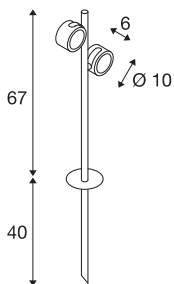

SITRA 360 SL SPIKE

outdoor spike luminaire, double-headed, TCR-TSE, IP44, anthracite, max. 18W

This spike lamp SITRA 360 SL SPIKE is made from aluminium and is suitable for almost all outdoor lighting requirements by two incorporated, multi-directional adjustable lamp heads and IP44 rating. The electrical connection is made using the connection lead and mains plug to the 230V mains supply. The SITRA 360 SL SPIKE also includes floor stands, wall and ceiling lights and can therefore be used universally.

TECHNICAL DATA

Item no.:	231535
Socket	GX53
Lamp	TCR-TSE
Number of sockets	2
Lamps included	0
Primary nominal voltage	230V ~50Hz mA/V
Tilt range	90 °
Horizontal rotation range	90 °
Length	28.0 cm
Width	11.6 cm
Height	67.0 cm
Net weight	1.843 kg
Gross weight	2.716 kg
IP Code	IP 44
Safety class	I
Impact resistance class	IK04
Impact resistance	0,5 Joule
Assembly	Surface
Assembly details	Ground
Wattage	9 W
Color	anthracite
BIG WHITE Page	623