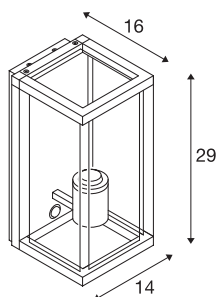

QUADRULO SENSOR WL

E27 outdoor surface-mounted wall light, anthracite, including sensor

An aluminium wall light from the QUADRULO range with a clear illuminated area. Thanks to its high IP rating, this light is suitable for use outdoors and comes with or without a motion sensor. The light connects directly to the 230V mains power supply.

TECHNICAL DATA

Item no.	1002402
Number of sockets	1
IP Code	IP 44
Assembly	Surface
Assembly details	Wall
Primary nominal voltage	220-240V ~50/60Hz
Safety class	I
Wattage	15 W
Minimum ambient temperature	-10 °C
Maximum ambient temperature	40 °C
Color	anthracite
Light outlet	diffuse
Width	14 cm
Height	29 cm
Depth	16 cm
Net weight	2.256 kg
Gross weight	2.871 kg
BIG WHITE Page	629