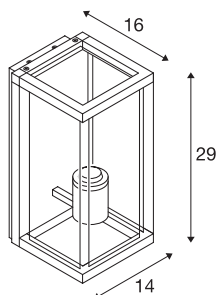

## QUADRULO WL

**E27 outdoor surface-mounted wall light, anthracite**

An aluminium wall light from the QUADRULO range with a clear illuminated area. Thanks to its high IP rating, this light is suitable for use outdoors and comes with or without a motion sensor. The light connects directly to the 230V mains power supply.

## TECHNICAL DATA

Item no.	1002403
Number of sockets	1
IP Code	IP 44
Assembly	Surface
Assembly details	Wall
Primary nominal voltage	220-240V ~50/60Hz
Safety class	I
Wattage	15 W
Color	anthracite
Light outlet	diffuse
Width	14 cm
Height	29 cm
Depth	16 cm
Net weight	2.22 kg
Gross weight	2.837 kg
BIG WHITE Page	629