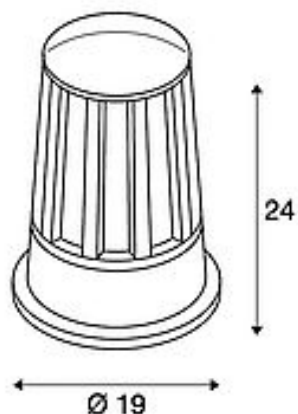

CONE

outdoor floor stand, A60, IP54, anthracite, max. 100W

Article number	230435
Feed-in capability	No
Lampholder / Socket	E27
Number of light sources	1
Lamp included	No
Height	24 cm
Diameter	19 cm
Net weight	2.409 kg
Gross weight	2.669 kg
Voltage	220-240V ~50/60Hz
Max. wattage	100 Watt
Protection class	I
IP-rating	IP 54
Energy efficiency class	A++
Way of mounting	Surface mounted / Surface ground
Lamp	A60
Colour	anthracite
Form	conical
Light distribution type 1	direct - indirect
Material	Aluminium/glass

Articles of this series

230434 CONE, outdoor floor stand, A60, IP54, silver-grey, max. 100W

The conical floor stand CONE for outdoor use is made from aluminium. The lamp cover consists of structured and transparent glass. The option of through-wiring facilitates outdoor installation. Two colour versions are available with the IP54 protection class. This luminaire is suitable for lamps of energy classes: E - A+