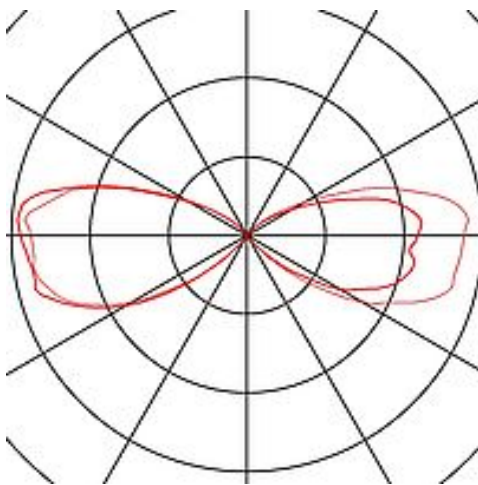

Articles of this series

229020	RUSTY 40, outdoor floor stand, TC-DSE, IP55, round, rusted iron, Ø/H 19/40 cm, max. 11W
229021	RUSTY 70, outdoor floor stand, TC-DSE, IP55, round, rusted iron, Ø/H 19/70 cm, max. 11W
229410	RUSTY SLOT 50, outdoor floor stand, TC-DSE, IP44, rusted iron, L/W/H 12/12/50 cm, max. 11W
229411	RUSTY SLOT 80, outdoor floor stand, TC-DSE, IP44, rusted iron, L/W/H 12/12/80 cm, max. 11W
229421	RUSTY SQUARE 70, outdoor floor stand, TC-DSE, IP55, square, rusted iron, L/W/H 12/12/71 cm, max. 11W
229430	RUSTY CONE, outdoor floor stand, C35, round, rusted iron, Ø/H 15/24 cm, max. 40W, IP54
230090	RUSTY PATHLIGHT, outdoor floor stand, energy-saving lamp, GX53, IP44, rusted iron, max. 9W
229431	RUSTY CONE 40, outdoor floor stand, TC-DSE, IP54, round, rusted iron, Ø/H 15/40 cm, max. 11W
229432	RUSTY CONE 70, outdoor floor stand, TC-DSE, IP54, round, rusted iron, Ø/H 15/70 cm, max. 11W
233407	RUSTY 40, outdoor floor stand, LED, 3000K, round, rusted iron, Ø/H 19/40 cm
233427	RUSTY SQUARE 40, outdoor floor stand, LED, 3000K, square, rusted iron, L/W/H 12/12/40
233457	RUSTY SLOT 80, outdoor floor stand, LED, 3000K, rusted iron, L/W/H 12/12/80 cm
233417	RUSTY 70, outdoor floor stand, LED, 3000K, round, rusted iron, Ø/H 19/70 cm
233437	RUSTY SQUARE 70, outdoor floor stand, LED, 3000K, square, rusted iron, L/W/H 12/12/71
233447	RUSTY SLOT 50, outdoor floor stand, LED, 3000K, rusted iron, L/W/H 12/12/50 cm