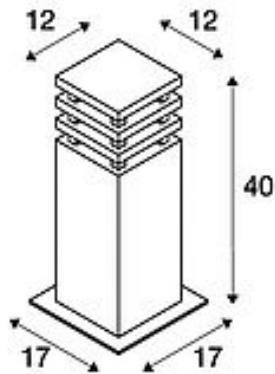

Articles of this series

229020	RUSTY 40, outdoor floor stand, TC-DSE, IP55, round, rusted iron, Ø/H 19/40 cm, max. 11W
229021	RUSTY 70, outdoor floor stand, TC-DSE, IP55, round, rusted iron, Ø/H 19/70 cm, max. 11W
229410	RUSTY SLOT 50, outdoor floor stand, TC-DSE, IP44, rusted iron, L/W/H 12/12/50 cm, max. 11W
229411	RUSTY SLOT 80, outdoor floor stand, TC-DSE, IP44, rusted iron, L/W/H 12/12/80 cm, max. 11W
229421	RUSTY SQUARE 70, outdoor floor stand, TC-DSE, IP55, square, rusted iron, L/W/H 12/12/71 cm, max. 11W
229430	RUSTY CONE, outdoor floor stand, C35, round, rusted iron, Ø/H 15/24 cm, max. 40W, IP54
230090	RUSTY PATHLIGHT, outdoor floor stand, energy-saving lamp, GX53, IP44, rusted iron, max. 9W
229431	RUSTY CONE 40, outdoor floor stand, TC-DSE, IP54, round, rusted iron, Ø/H 15/40 cm, max. 11W
229432	RUSTY CONE 70, outdoor floor stand, TC-DSE, IP54, round, rusted iron, Ø/H 15/70 cm, max. 11W
233407	RUSTY 40, outdoor floor stand, LED, 3000K, round, rusted iron, Ø/H 19/40 cm
233427	RUSTY SQUARE 40, outdoor floor stand, LED, 3000K, square, rusted iron, L/W/H 12/12/40
233457	RUSTY SLOT 80, outdoor floor stand, LED, 3000K, rusted iron, L/W/H 12/12/80 cm
233417	RUSTY 70, outdoor floor stand, LED, 3000K, round, rusted iron, Ø/H 19/70 cm
233437	RUSTY SQUARE 70, outdoor floor stand, LED, 3000K, square, rusted iron, L/W/H 12/12/71
233447	RUSTY SLOT 50, outdoor floor stand, LED, 3000K, rusted iron, L/W/H 12/12/50 cm