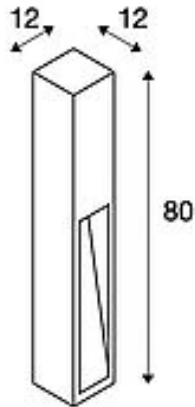

RUSTY SLOT 80

outdoor floor stand, TC-DSE, IP44, rusted iron, L/W/H 12/12/80 cm, max. 11W

Article number 229411

Feed-in capability No

Lampholder / Socket E27

Number of light sources 1

Lamp included No

Length 12 cm

Width 12 cm

Height 80 cm

Net weight 16.448 kg

Gross weight 17.075 kg

Voltage 230V ~50Hz

Max. wattage 11 Watt

Protection class II

IP-rating IP 44

Energy efficiency class A++

Colour Rusted iron

Form square

Light distribution type 1 direct

Light distribution type 2 asymmetric

Material FeCSi steel/plastic PC

Articles of this series

229020	RUSTY 40, outdoor floor stand, TC-DSE, IP55, round, rusted iron, Ø/H 19/40 cm, max. 11W
229021	RUSTY 70, outdoor floor stand, TC-DSE, IP55, round, rusted iron, Ø/H 19/70 cm, max. 11W
229410	RUSTY SLOT 50, outdoor floor stand, TC-DSE, IP44, rusted iron, L/W/H 12/12/50 cm, max. 11W
229420	RUSTY SQUARE 40, outdoor floor stand, TC-DSE, IP55, square, rusted iron, L/W/H 12/12/40 cm, max. 11W
229421	RUSTY SQUARE 70, outdoor floor stand, TC-DSE, IP55, square, rusted iron, L/W/H 12/12/71 cm, max. 11W
229430	RUSTY CONE, outdoor floor stand, C35, round, rusted iron, Ø/H 15/24 cm, max. 40W, IP54
230090	RUSTY PATHLIGHT, outdoor floor stand, energy-saving lamp, GX53, IP44, rusted iron, max. 9W
229431	RUSTY CONE 40, outdoor floor stand, TC-DSE, IP54, round, rusted iron, Ø/H 15/40 cm, max. 11W
229432	RUSTY CONE 70, outdoor floor stand, TC-DSE, IP54, round, rusted iron, Ø/H 15/70 cm, max. 11W
233407	RUSTY 40, outdoor floor stand, LED, 3000K, round, rusted iron, Ø/H 19/40 cm
233427	RUSTY SQUARE 40, outdoor floor stand, LED, 3000K, square, rusted iron, L/W/H 12/12/40
233457	RUSTY SLOT 80, outdoor floor stand, LED, 3000K, rusted iron, L/W/H 12/12/80 cm
233417	RUSTY 70, outdoor floor stand, LED, 3000K, round, rusted iron, Ø/H 19/70 cm
233437	RUSTY SQUARE 70, outdoor floor stand, LED, 3000K, square, rusted iron, L/W/H 12/12/71
233447	RUSTY SLOT 50, outdoor floor stand, LED, 3000K, rusted iron, L/W/H 12/12/50 cm