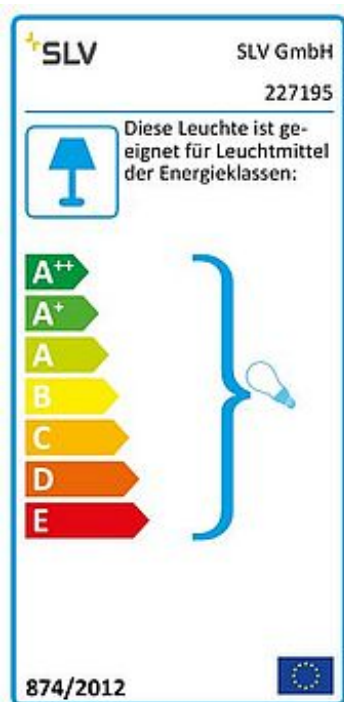

WALLYX

outdoor wall light, QPAR51, IP44, anthracite, max. 50W

Article number	227195
Feed-in capability	No
Lampholder / Socket	GU10
Number of light sources	1
Lamp included	No
Width	10 cm
Height	15.3 cm
Depth	11.7 cm
Net weight	0.716 kg
Gross weight	0.895 kg
Voltage	220-240V ~50/60Hz
Max. wattage	50 Watt
Protection class	I
IP-rating	IP 44
Energy efficiency class	A++
Way of mounting	Surface mounted / Wall mounted
Lamp	QPAR51
Colour	anthracite
Form	square
Light distribution type 1	direct
Material	Aluminium/glass

The elaborately designed wall light WALLYX allows the use of GU10 LED, energy-saving and halogen lamps by means of the housing's design. Thus, the luminaire is available in several colour versions meeting all lighting requirements. The electrical connection is made directly to the 230V mains supply. It is protection class IP44 and suitable for outdoor use. This luminaire is suitable for lamps of energy classes: E - A++