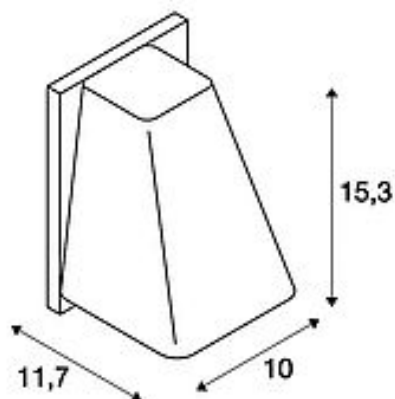

WALLYX

outdoor wall light, QPAR51, IP44, anthracite, max. 50W

Article number	227195
Feed-in capability	No
Lampholder / Socket	GU10
Number of light sources	1
Lamp included	No
Width	10 cm
Height	15.3 cm
Depth	11.7 cm
Net weight	0.716 kg
Gross weight	0.895 kg
Voltage	220-240V ~50/60Hz
Max. wattage	50 Watt
Protection class	I
IP-rating	IP 44
Energy efficiency class	A++
Way of mounting	Surface mounted / Wall mounted
Lamp	QPAR51
Colour	anthracite
Form	square
Light distribution type 1	direct
Material	Aluminium/glass