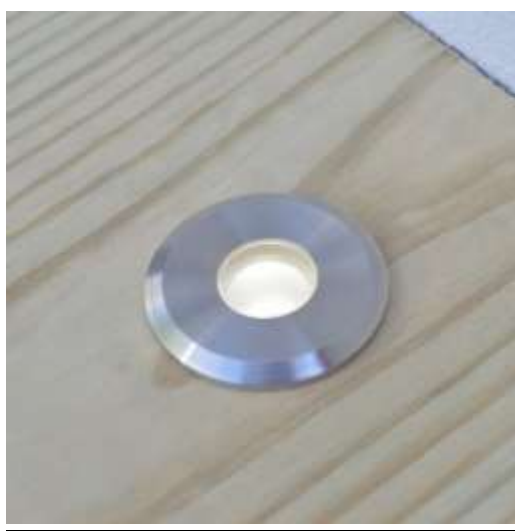

E3211WNN- Elipta Navigator Mono - Stainless Steel - 12v - White LED - Round

Description

E3211WNN is a white LED deck and recessed light which consumes a tiny amount of power and stays cool to the touch, adding a stylish modern element to a garden lighting scheme. Navigator Mono are used to mark out the shape of a deck, patio or terrace, to outline paths and light small steps. To outline a deck or patio space with a distinctive shape, start at the corners of the decking or paving and space lights about 0.8 - 1.2 metres apart

Electrical data	12v 0.5w 60lm 4000K. 1 metre 2 core HO5RN-F cable.
------------------------	---

Colour/ Finish	316 grade Stainless Steel top.
-----------------------	--------------------------------

Exterior Dimensions	Top 40mm diameter. Body length 47mm. sleeve 32mm x 70mm.
----------------------------	--