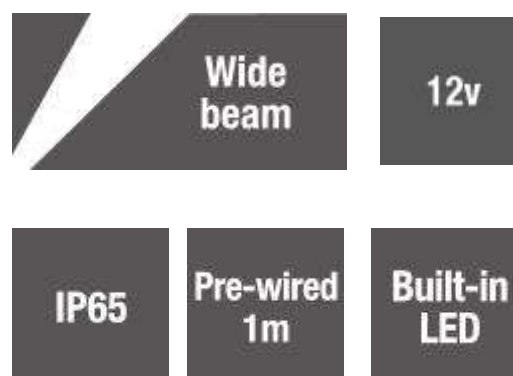

E3211WNN- Elipta Navigator Mono - Stainless Steel - 12v - White LED - Round

Description

E3211WNN is a white LED deck and recessed light which consumes a tiny amount of power and stays cool to the touch, adding a stylish modern element to a garden lighting scheme. Navigator Mono are used to mark out the shape of a deck, patio or terrace, to outline paths and light small steps. To outline a deck or patio space with a distinctive shape, start at the corners of the decking or paving and space lights about 0.8 - 1.2 metres apart

Electrical data	12v 0.5w 60lm 4000K. 1 metre 2 core HO5RN-F cable.
------------------------	---

Colour/ Finish	316 grade Stainless Steel top.
-----------------------	--------------------------------

Exterior Dimensions	Top 40mm diameter. Body length 47mm. sleeve 32mm x 70mm.
----------------------------	--