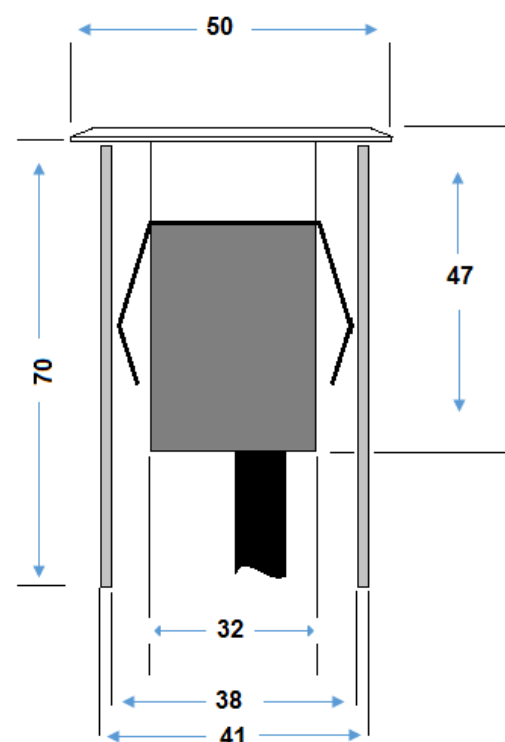

2 YEAR WARRANTY

Exclusions: Damage by machinery, animals or the use of incorrect cleaning materials.
Corrosion due to exposure to salt or chlorine.
Damage due to incorrect installation practices.
Responsibility for 3rd party cost; indirect or consequential loss