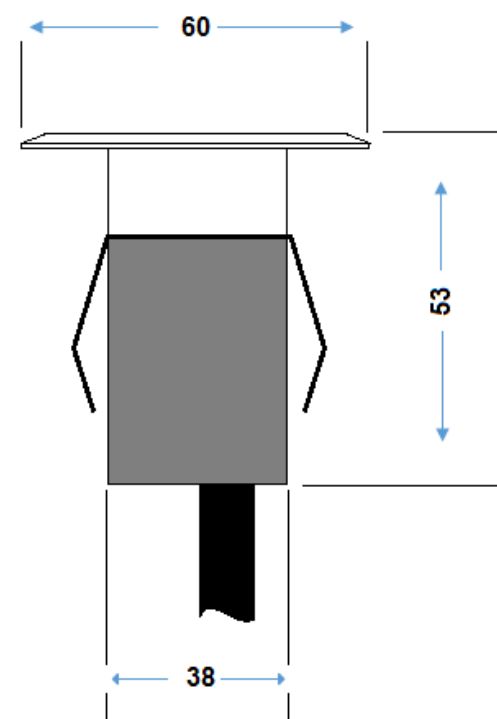

2 YEAR WARRANTY

Exclusions: Damage by machinery, animals or the use of incorrect cleaning materials.
Corrosion due to exposure to salt or chlorine.
Damage due to incorrect installation practices.
Responsibility for 3rd party cost; indirect or consequential loss