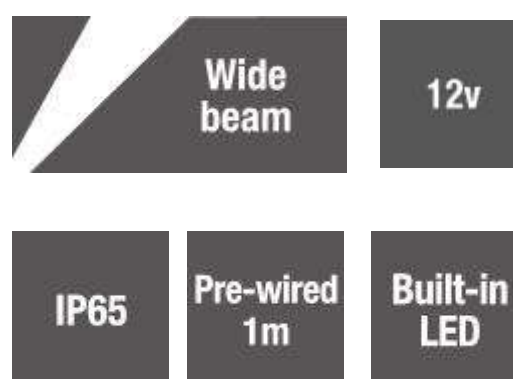

E3311W-N - Elipta Navigator Maxor - Stainless Steel - 12v - White LED - Round

Description

E3311W-N is a low energy, high output white LED deck and recessed light which consumes a small amount of power and stays cool to the touch. The high output 1w white LED produces a wide 80° beam diffused by the 28mm diameter frosted lens. Navigator Maxor are used either to mark out the shape of a deck, patio or terrace, to outline paths and to light steps. To outline a deck or patio space with a distinctive shape, start at the corners of the decking or paving and space led recessed garden lights at about 1 - 1.5m apart.

Electrical data	12v 1w 123lm 4000K. 1 metre 2 core HO5RN-F cable.
Colour/ Finish	316 grade Stainless Steel top.
Exterior Dimensions	Top 60mm diameter. Body length 53mm. sleeve 48mm x 70mm.

Installation guidelines