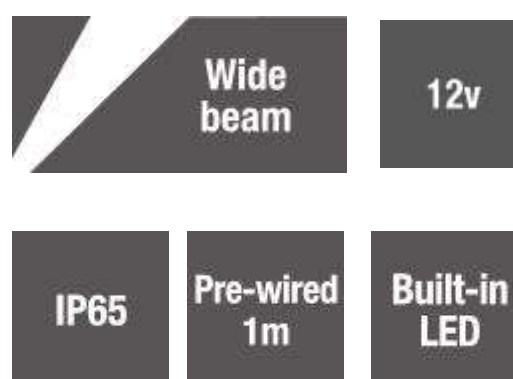

E3321WW - Elipta Navigator Maxor - Copper - 12v – Warm White LED - Round

Description

E3321WW is a low energy, high output white LED deck and recessed light which consumes a small amount of power and stays cool to the touch. The high output 1w white LED produces a wide 80° beam diffused by the 28mm diameter frosted lens. Navigator Maxor are used either to mark out the shape of a deck, patio or terrace, to outline paths and to light steps. To outline a deck or patio space with a distinctive shape, start at the corners of the decking or paving and space led recessed garden lights at about 1 - 1.5m apart.

Electrical data	12v 1w 101lm 2700K. 1 metre 2 core HO5RN-F cable.
Colour/ Finish	Natural Copper top.
Exterior Dimensions	Top 60mm diameter. Body length 53mm. sleeve 48mm x 70mm.

Installation guidelines