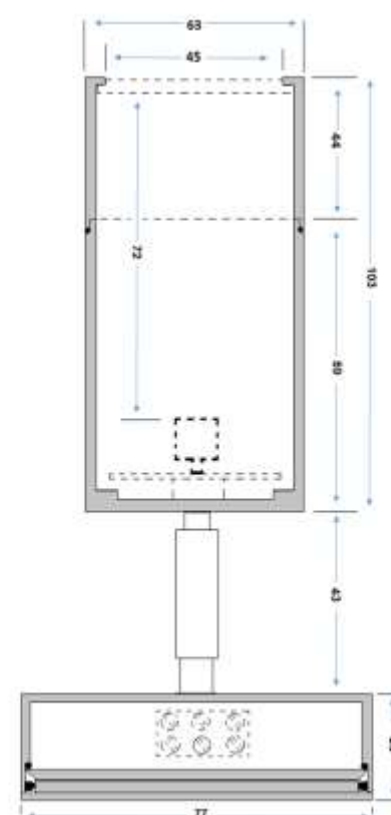

E4212- Compact Outdoor Wall Spotlight – Stainless Steel - 240v GU10

Description

Elipta Compact outdoor wall spotlights are adjustable wall or post mount spotlights for downlighting and accent lighting focal points available 12v or 240v in 316 stainless steel, natural copper and black, white or rustic brown powder-coated aluminium. E4212 is a 240v model using GU10 Led lamps which means there is no need for a bulky transformer base and they fit mains wiring points on house walls and pillars. It has a flush lens which sheds water and dirt and is easy to clean. 3w or 5w led lamps provides a long life, low energy option for lighting smaller subjects, while 6w - 7w lamps provide a broad wash of light for patios.

Electrical	240v GU10 retro-fit LED
Colour/ Finish	316 Grade Stainless Steel
Exterior Dimensions	103mm x 63mm.

IP65

Retrofit
LED

240v
GU10

/ Beam
15°-110°

Installation guidelines

Screw back plate onto wall, post or Besa box. Seal wall fixing holes with our T9990 outdoor sealant. Mount spotlight base onto to back plate with grub screw fixings allowing rotation of the body to achieve full “pan and tilt” adjustment