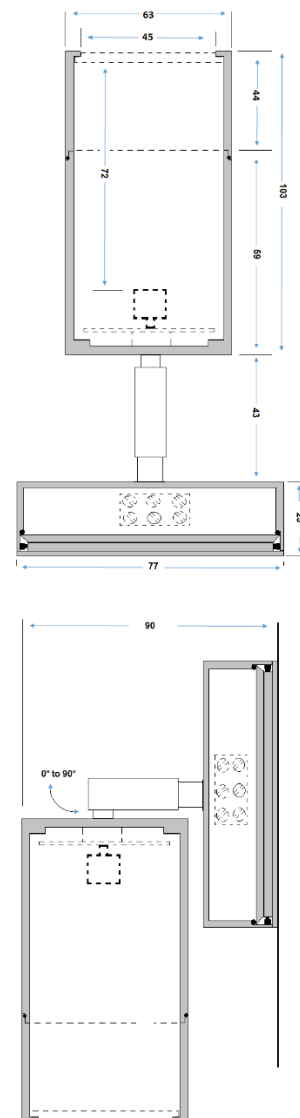

COMPLIANCE & WARRANTY

- 2 year warranty
- CE / RoHS Compliant

ACCESSORIES

E4010	Glare Louvre	58mm Honeycomb provides glare protection
MR16AFL	Clip on frosted lens	To give a diffused light
MR16ASL	Clip on spread lens	To give a rectangular shape to the beam
Colour Filters	A range of Clip on colour filters	A Range of coloured filters to enhance natural foliage and stone work
Cable	Low Voltage Cable	1.5mm², 2.5mm² and 4mm² twin core cable on 25m or 50m drums
Clips	Cable Clips	Suitable for low voltage cable. Boxes of 50 or 100
T9967	Copper Grease	30cc sachet
Transformers	Surface Mount	A range of surface mount transformers from 10va to 300va
LED power supplies	12v DC Potted PSU	A range of potted LED power supplies from 12w to 100w

Exterior Lights UK Ltd
Tel: 01689 606342
www.exteriorlightsuk.co.uk