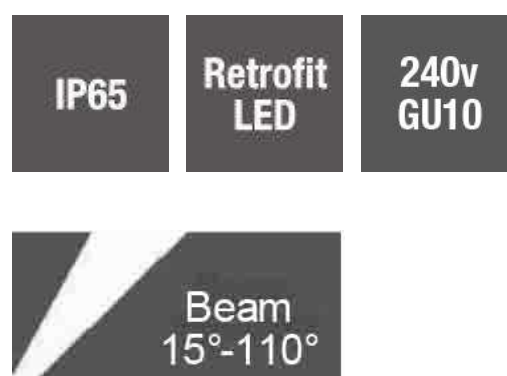

E4272- Compact Outdoor Wall Spotlight – Rustic Brown - 240v GU10

Description

Elipta Compact outdoor wall spotlights are adjustable wall or post mount spotlights for downlighting and accent lighting focal points available 12v or 240v in 316 stainless steel, natural copper and black, white or rustic brown powder-coated aluminium. E4272 is a 240v model using GU10 Led lamps which means there is no need for a bulky transformer base and they fit mains wiring points on house walls and pillars. It has a flush lens which sheds water and dirt and is easy to clean. 3w or 5w led lamps provides a long life, low energy option for lighting smaller subjects, while 6w - 7w lamps provide a broad wash of light for patios.

Electrical	240v GU10 retro-fit LED
Colour/ Finish	Rustic Brown Powder Coated Aluminium
Exterior Dimensions	103mm x 63mm.

Installation guidelines

Screw back plate onto wall, post or Besa box. Seal wall fixing holes with our T9990 outdoor sealant. Mount spotlight base onto to back plate with grub screw fixings allowing rotation of the body to achieve full “pan and tilt” adjustment