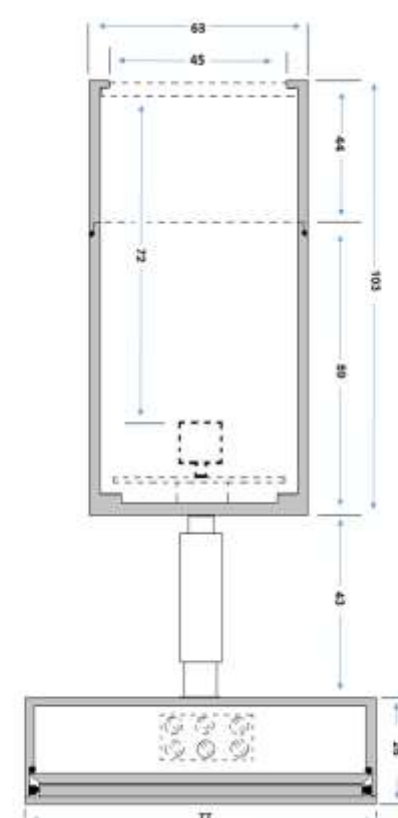

E4272- Compact Outdoor Wall Spotlight – Rustic Brown - 240v GU10

Description

Elipta Compact outdoor wall spotlights are adjustable wall or post mount spotlights for downlighting and accent lighting focal points available 12v or 240v in 316 stainless steel, natural copper and black, white or rustic brown powder-coated aluminium. E4272 is a 240v model using GU10 Led lamps which means there is no need for a bulky transformer base and they fit mains wiring points on house walls and pillars. It has a flush lens which sheds water and dirt and is easy to clean. 3w or 5w led lamps provides a long life, low energy option for lighting smaller subjects, while 6w - 7w lamps provide a broad wash of light for patios.

Electrical	240v GU10 retro-fit LED
Colour/ Finish	Rustic Brown Powder Coated Aluminium
Exterior Dimensions	103mm x 63mm.

Installation guidelines

Screw back plate onto wall, post or Besa box. Seal wall fixing holes with our T9990 outdoor sealant. Mount spotlight base onto to back plate with grub screw fixings allowing rotation of the body to achieve full “pan and tilt” adjustment