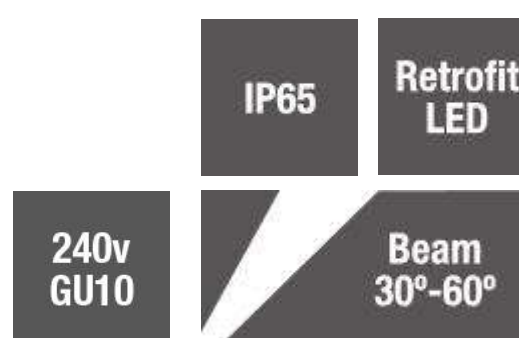

## E4332- Elipta Compact Outdoor Wall Downlight – Black – 240v

### Description

E4332 Elipta Compact outdoor wall downlight is a 240v wall or post-mount model for fixed downlighting and grazing. These garden downlights take a range of Led lamps to achieve a variety of garden lighting effects. 3 watt lamps are usually ideal for downlighting from a pergola or grazing down a gate pillar; 5 watts wide beam lamps are often needed for downlighting onto a patio from positions higher up on the house wall. The E4332 can also be used for uplighting.

<b>Electrical data</b>	240v GU10, dimmable with a suitable LED.
<b>Colour/ Finish</b>	Black textured powder coated Aluminium Body.
<b>Exterior Dimensions</b>	Light 103mm x 63mm diameter. Back box 77mm diameter.