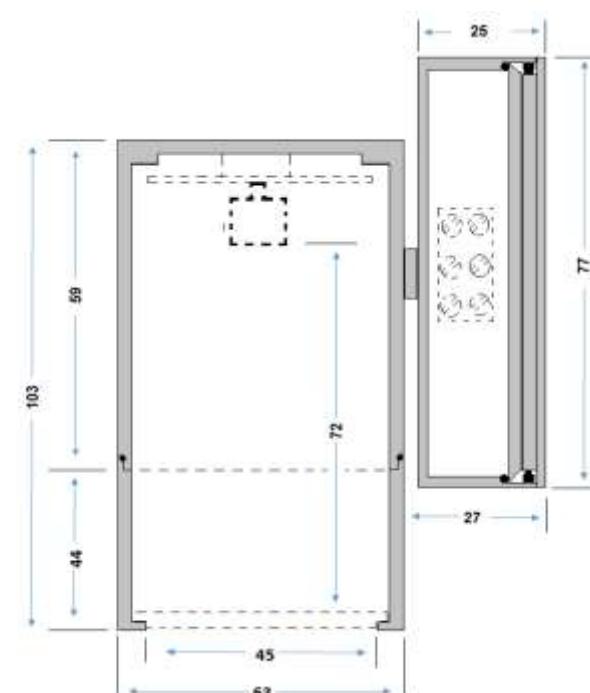

### Description

E4332 Elipta Compact outdoor wall downlight is a 240v wall or post-mount model for fixed downlighting and grazing. These garden downlights take a range of Led lamps to achieve a variety of garden lighting effects. 3 watt lamps are usually ideal for downlighting from a pergola or grazing down a gate pillar; 5 watts wide beam lamps are often needed for downlighting onto a patio from positions higher up on the house wall. The E4332 can also be used for uplighting.

<b>Electrical data</b>	240v GU10, dimmable with a suitable LED.
<b>Colour/ Finish</b>	Black textured powder coated Aluminium Body.
<b>Exterior Dimensions</b>	Light 103mm x 63mm diameter. Back box 77mm diameter.

### Installation guidelines

Screw back plate onto wall, post or Besa box. Seal wall fixing holes with T9990 outdoor sealant. Wire to transformer with 1.5 mm<sup>2</sup> or 2.5mm<sup>2</sup> ground burial 2 core low voltage cable available in 50m or 25m packs