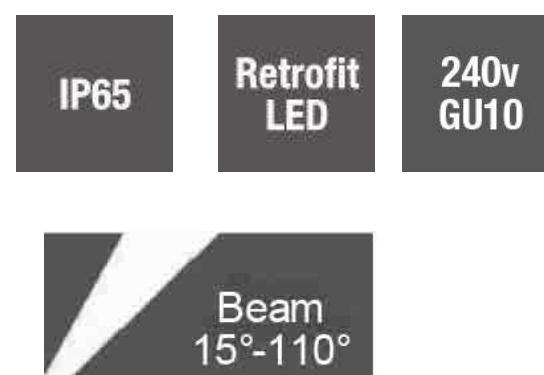

E4922- Compact Twin Outdoor Wall Spotlight – Copper - 240v GU10

Description

Elipta Compact twin outdoor wall spotlights are ideal for mounting above French windows to provide threshold lighting or downlighting patio areas from house walls.

E4922 is a 240v model for twin led lamps (order lamps separately). Flush lenses shed water and dirt and are easy to clean. Compact twin wall spotlights are ideal for mounting above French windows with twin 3w Led lamps to provide threshold lighting or downlighting patio areas from house walls with 2 x 5w Led lamps from 3 metres above ground and 2 x 7w Led lamps from 5 metres above ground. Compact wall spotlights may be dimmed with a standard wall dimmer switch if fitted with dimmable Led lamps.

Electrical	240v GU10 retro-fit LED
Colour/ Finish	Natural Copper
Exterior Dimensions	102mm x 63mm x 2 with a 77mm back box

Installation guidelines

Screw back plate onto wall, post or Besa box. Seal wall fixing holes with our T9990 outdoor sealant. Mount spotlight base onto to back plate with grub screw fixings allowing rotation of the body to achieve full “pan and tilt” adjustment