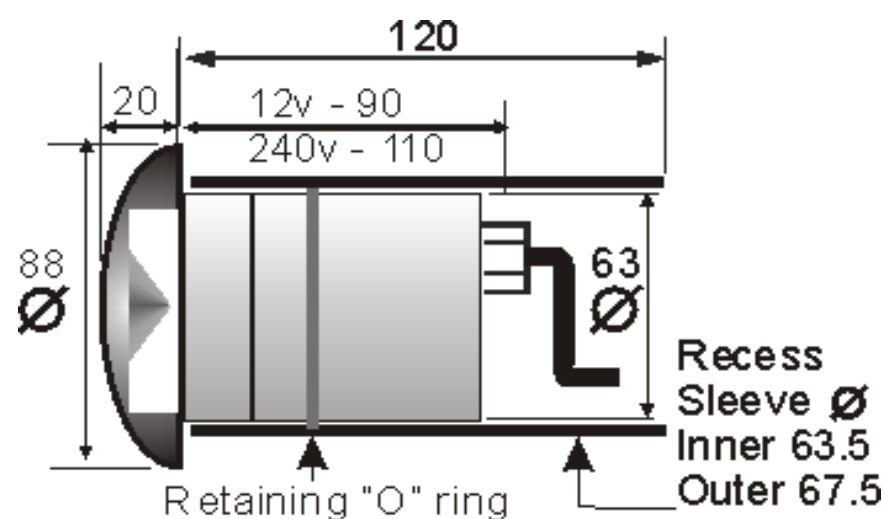

Elipta E8411L- Waymarker 360 - Stainless Steel - 12v

Description

Elipta E8411L is a stylish 12v recessed light with 4 windows providing 360 degree lighting around the top plate. It is useful where you want to cast a corona of light both across a path or drive edge as well as backwards onto planting, lawn or other areas behind. The light is located by an "O" ring on the body into a sleeve tube so that no external screw fixings are visible. It may also be used as a deck light.

Installation guidelines

The plastic sleeve is built into the wall during construction or retrofitted into a hole cut with a coring bit: the light pushes into the tube, where it is held firmly in place by an O-ring, leaving a front plate with no visible fixing screws. Recess depth 120mm. Waymarkers should not be installed in ground subject to waterlogging.

Electrical data	12v MR16, dimmable with suitable transformer and/or LED.
Colour/ Finish	316 Grade Stainless Steel top with powder coated aluminium body.
Exterior Dimensions	88mm diameter stainless steel bezel. Dome protrudes 20mm. Body 63mm x 90mm. Plastic sleeve 67.5 x 120mm.