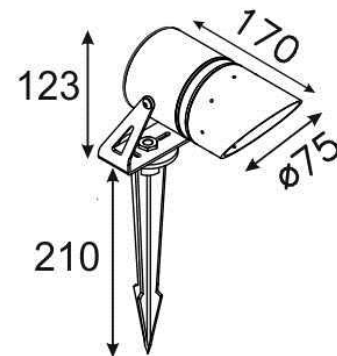

INSTALLATION

T9966 IP68 in-line connector, T9969 underground burial kit, or any IP rated junction box. **Using a single RCD for large numbers of 240v fittings is not recommended due to the risk of nuisance tripping. We advise the use of separate RCD protection for each circuit and a maximum of 12 fittings per RCD**