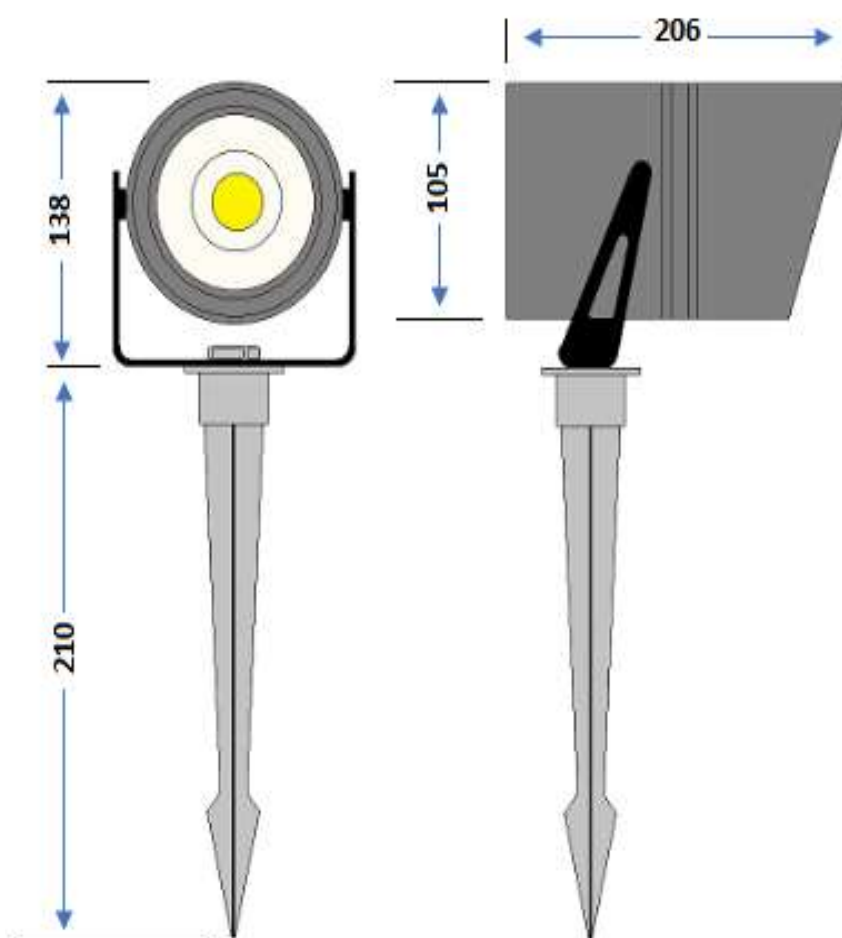

Installation guidelines

Stirrup bracket mounts on walls or the ground spike supplied. A 2m input cable is provided for connection to the mains supply via a separate weatherproof junction box or underground joint kit (not supplied).

Using a single RCD for large numbers of 240v fittings is not recommended due to the risk of nuisance tripping. We advise the use of separate RCD protection for each circuit and a maximum of 12 fittings per RCD.