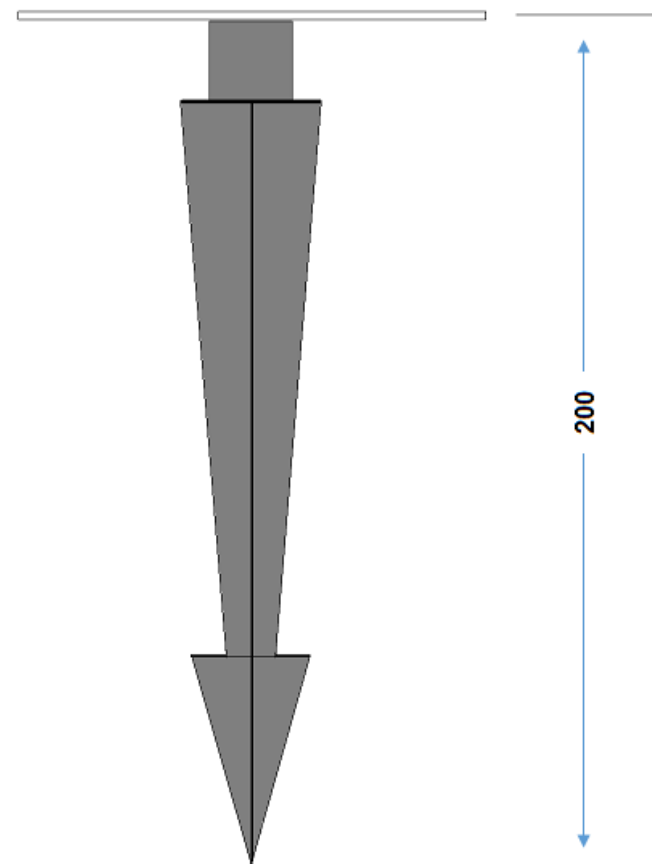

EHSEMI- Semi-Circular Base Plate Stainless Steel with Spike

Description

Stainless Steel Spike Mount for use with Vortex bollard lights when mounting in flower beds and soil, simply screw 20cm spike to the base of the fitting.