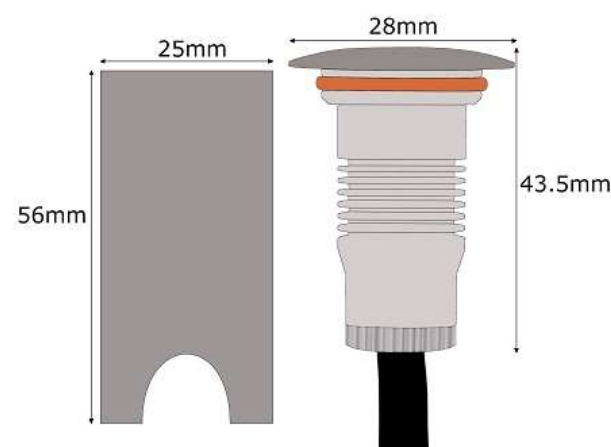

3 YEAR WARRANTY

Exclusions: Damage by machinery, animals or the use of incorrect cleaning materials. Damage due to incorrect installation practices. Responsibility for 3rd party cost; indirect or consequential loss.