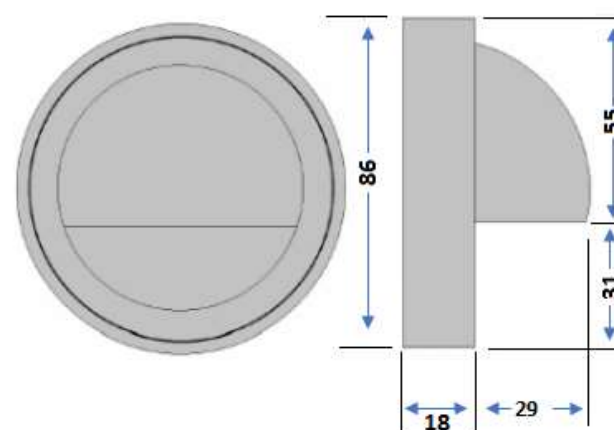

Elipta P3RTB- Vela Steplight - 12v – Textured Brass Body

Description

Elipta Vela is a compact 12 volt surface mount garden light ideal for lighting steps or around terraces or deck areas where recessing a light is impractical and glare protection is important. Vela may be used with a CAPDISC lamp or G4 LED capsule lamp. Vela is fitted with a 1.5m cable with IP44 Plug&Play connector for easy installation with a range of Plug&Play transformers and accessories. The natural sandblasted brass will weather down to a mottled brown colour over time.

Electrical	Retro-fit 12v CAPDISCLED or CAPLED LED.
Colour/ Finish	Textured solid brass
Exterior Dimensions	86mm diameter x 47mm deep

12v	Retrofit LED	IP65
Plug & Play	Pre-wired 1.5m	

Installation guidelines

1.5m of 2 core cable with male IP44 2-pin input connector to plug into a Plug&Play transformer.

5 YEAR WARRANTY

Solid brass body

Exclusions: Damage by machinery, animals or the use of incorrect cleaning materials. Corrosion due to exposure to salt or chlorine. Natural brass will discolour (tarnish) over time. Damage due to incorrect installation practices. Responsibility for 3rd party cost, indirect or consequential loss.