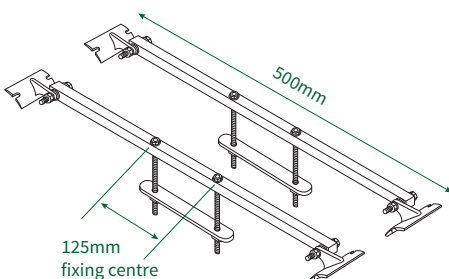

fixing brackets

standard brackets

uni bracket

200mm horizontal 'T' fix

adjustable steel bracket

200mm adjustable bracket

All can be supplied as 50mm, 100mm, 300mm & 400mm projection. 500mm option with steel brackets.

optional mounting bracket

Vertical twist bracket

Ideal for claddings

Flat twist bracket

Ideal for flat fixings

30 degree angle bracket

All can be supplied as 100mm, 300mm, 400mm and 500mm projection as extra.

others

Pictorial bracket set

Ideal for back to back signs

970mm land bracket

For free standing billboards & large format signs

650mm gable bracket

For wall mounted billboards and large format signs

Telephone: 01689 606342
Facsimile: 0870 874 1250