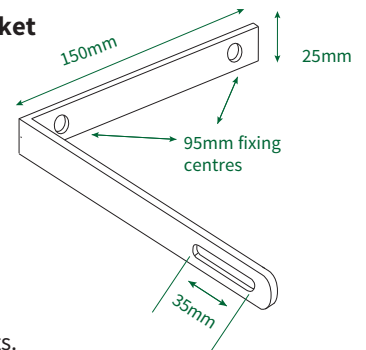

fixing brackets

standard brackets

uni bracket

200mm horizontal 'T' fix

adjustable steel bracket

200mm adjustable bracket

All can be supplied as 50mm, 100mm, 300mm & 400mm projection. 500mm option with steel brackets.

optional mounting bracket

Vertical twist bracket

Ideal for claddings

Flat twist bracket

Ideal for flat fixings

30 degree angle bracket

All can be supplied as 100mm, 300mm, 400mm and 500mm projection as extra.

others

Pictorial bracket set

Ideal for back to back signs

970mm land bracket

For free standing billboards & large format signs

650mm gable bracket

For wall mounted billboards and large format signs

Telephone: 01689 606342
Facsimile: 0870 874 1250