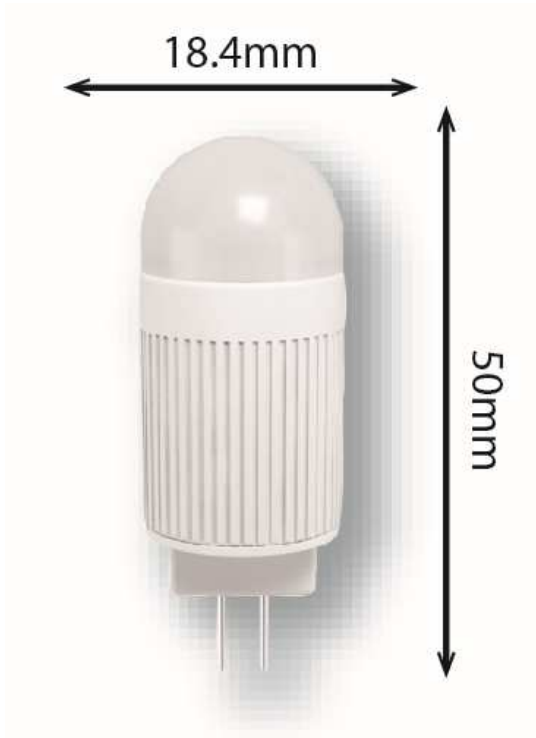

2.4w G4 | 2700K | 180lm | 25,000 hrs

Product Code	LED0041
Wattage	2.4w
Voltage	12v
CAP	G4
Cover	Opal
Lumens (lm)	180lm
Colour Temperature (k)	2700k
Colour	Warm White
Equivalent Wattage	20w
Life Time	25,000 hours
Switching Cycles	40,000 hours
Energy Rating	A+
Dimmable?	No
Beam Angle	160°
PF	>0.5
CRI (Ra)	80
Protection Class	IP20
Body Material	PC 1225Z
Operational temperature	-20° - +40° C
Product Dimensions (LxD)	18.4 x 50mm
Product weight	11.2g
Inner Carton Quantity	10 units
Outer Carton Quantity	100 units
Minimum Order Quantity	10 units
Warranty	3 years